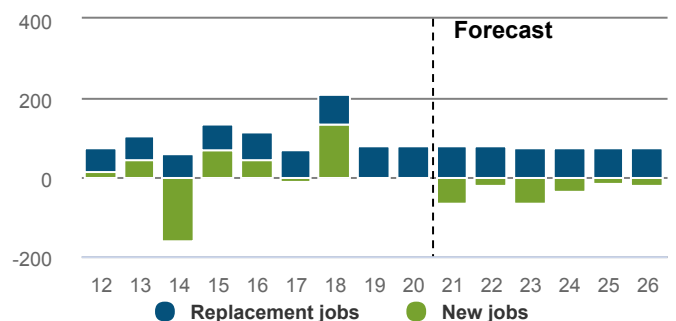

How many businesses were in the sector in 2020?

363 business units

0.06% of 593,574 in New Zealand

What were the top 5 occupations in 2020?

741 jobs: top 5 occupations

36.8% of total Quarrying in New Zealand

OCCUPATION	LEVEL 2020	CHANGE	
		15-20	21-26 (F)
Mining Support Worker	220	0.8%	-2.1%
Truck Driver (General)	170	0.3%	-3.7%
Production Manager (Mining)	160	1.4%	-1.9%
Labourers nec	103	1.8%	-1.0%
Loader Operator	88	0.9%	-2.3%

How many people are likely to be in new roles in the sector between now and 2026?

244 Total job openings

Total New Zealand: 964,673

Total job openings (2021-2026) consists of:

- New jobs: -212
- Net Replacement job openings: 457

New job openings come from growth in total employment. Replacement job openings estimate individuals leaving an occupation (eg, retirement), net of individuals entering an occupation (eg, returning from parental leave).