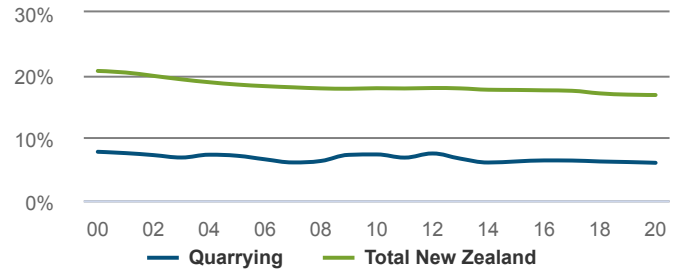

New job openings come from growth in total employment. Replacement job openings estimate individuals leaving an occupation (eg, retirement), net of individuals entering an occupation (eg, returning from parental leave).

Quarrying

NEW ZEALAND

How many people were self-employed in 2020?

121 Self-employed

Workers in the Quarrying are less likely to be self-employed than workers in New Zealand as a whole.

6.0% self-employment rate
Total New Zealand: 16.8%

How productive was the sector in 2020?

\$184m GDP

0.06% of New Zealand GDP

CHANGE P.A	2015-2020	2010-2020
Quarrying	0.3%	-2.7%
Total New Zealand	3.1%	2.8%

\$94,066 GDP/FTE

Total New Zealand: \$139,983

-1.7% P.A. change from 2015-2020.
Total New Zealand: 0.2%.