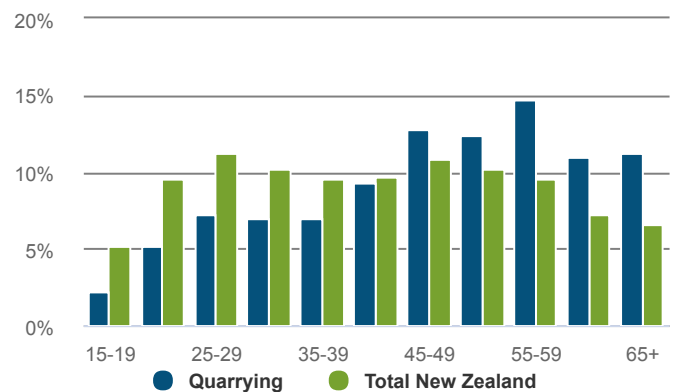

Quarrying

NEW ZEALAND

How many people were self-employed in 2020?

121 Self-employed

Workers in the Quarrying are less likely to be self-employed than workers in New Zealand as a whole.

6.0% self-employment rate
Total New Zealand: 16.8%

How productive was the sector in 2020?

\$184m GDP

0.06% of New Zealand GDP

CHANGE P.A	2015-2020	2010-2020
Quarrying	0.3%	-2.7%
Total New Zealand	3.1%	2.8%

\$94,066 GDP/FTE

Total New Zealand: \$139,983

-1.7% P.A. change from 2015-2020.
Total New Zealand: 0.2%.

What was the age profile of workers in 2018?

What was the ethnicity of workers in 2018?

How many workers were female in 2020?

14.5% female

Total New Zealand: 47.6%

What were the workers highest quals in 2018?