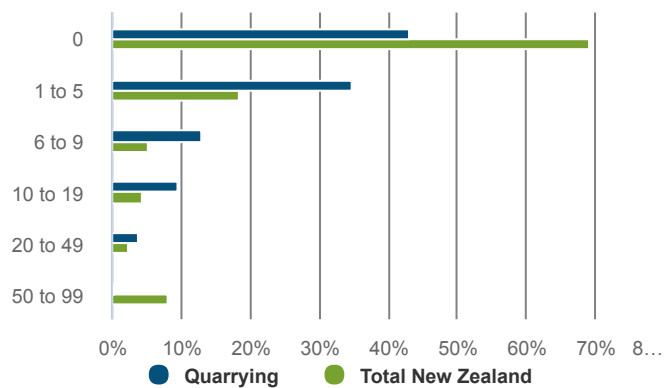

Quarrying

NEW ZEALAND

How many people worked in the sector in 2020?

2,012 filled jobs

0.08% of 2,592,389 in New Zealand

What regions do people work in?

CHANGE P.A	2015-2020	2021-2026
Quarrying	1.7%	-1.6%
Total New Zealand	2.4%	1.8%

How many businesses were in the sector in 2020?

363 business units

0.06% of 593,574 in New Zealand

What were the top 5 occupations in 2020?

741 jobs: top 5 occupations

36.8% of total Quarrying in New Zealand