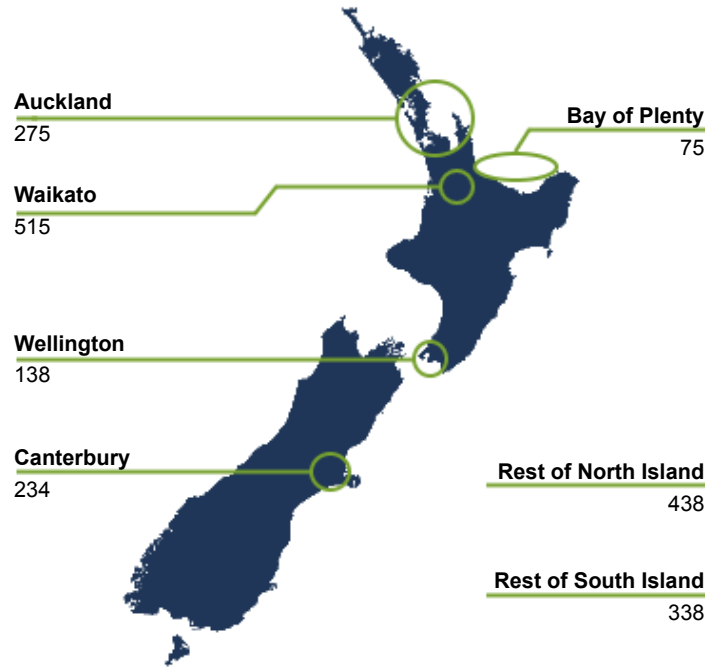

Quarrying

NEW ZEALAND

How many people worked in the sector in 2020?

2,012 filled jobs

0.08% of 2,592,389 in New Zealand

What regions do people work in?

CHANGE P.A	2015-2020	2021-2026
Quarrying	1.7%	-1.6%
Total New Zealand	2.4%	1.8%

How many businesses were in the sector in 2020?

363 business units

0.06% of 593,574 in New Zealand

What were the top 5 occupations in 2020?

741 jobs: top 5 occupations

36.8% of total Quarrying in New Zealand