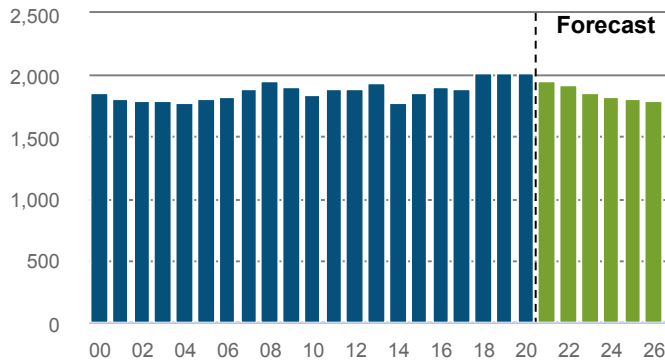

Quarrying

NEW ZEALAND

How many people worked in the sector in 2020?

2,012 filled jobs

0.08% of 2,592,389 in New Zealand

What regions do people work in?

CHANGE P.A	2015-2020	2021-2026
Quarrying	1.7%	-1.6%
Total New Zealand	2.4%	1.8%

How many businesses were in the sector in 2020?

363 business units

0.06% of 593,574 in New Zealand

What were the top 5 occupations in 2020?

741 jobs: top 5 occupations

36.8% of total Quarrying in New Zealand

OCCUPATION	LEVEL 2020	CHANGE	
		15-20	21-26 (F)
Mining Support Worker	220	0.8%	-2.1%
Truck Driver (General)	170	0.3%	-3.7%
Production Manager (Mining)	160	1.4%	-1.9%
Labourers nec	103	1.8%	-1.0%
Loader Operator	88	0.9%	-2.3%