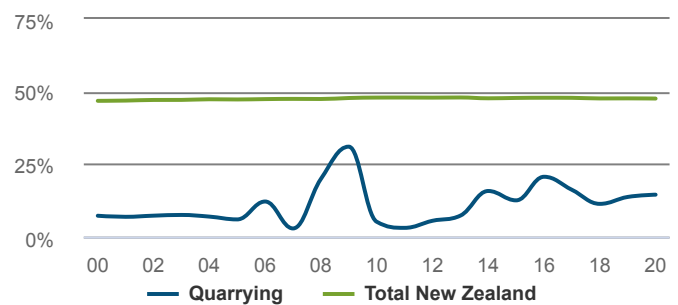

Quarrying

NEW ZEALAND

How many people were self-employed in 2020?

121 Self-employed

Workers in the Quarrying are less likely to be self-employed than workers in New Zealand as a whole.

6.0% self-employment rate
Total New Zealand: 16.8%

How productive was the sector in 2020?

\$184m GDP

0.06% of New Zealand GDP

CHANGE P.A	2015-2020	2010-2020
Quarrying	0.3%	-2.7%
Total New Zealand	3.1%	2.8%

\$94,066 GDP/FTE

Total New Zealand: \$139,983

-1.7% P.A. change from 2015-2020.
Total New Zealand: 0.2%.

What was the age profile of workers in 2018?

What was the ethnicity of workers in 2018?

How many workers were female in 2020?

14.5% female

Total New Zealand: 47.6%

What were the workers highest quals in 2018?

How many hours were spent working in 2018?