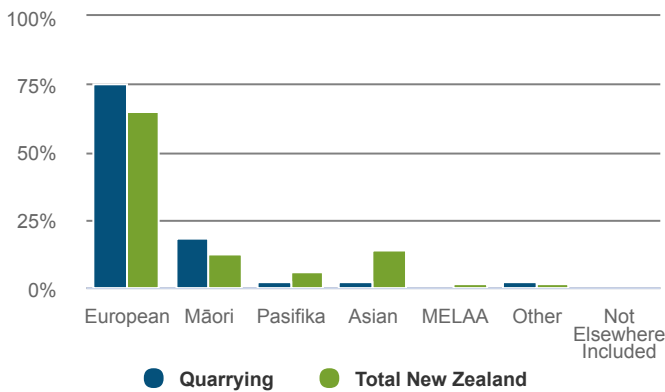

Quarrying

NEW ZEALAND

How many people were self-employed in 2020?

121 Self-employed

Workers in the Quarrying are less likely to be self-employed than workers in New Zealand as a whole.

6.0% self-employment rate
Total New Zealand: 16.8%

How productive was the sector in 2020?

\$184m GDP

0.06% of New Zealand GDP

CHANGE P.A	2015-2020	2010-2020
Quarrying	0.3%	-2.7%
Total New Zealand	3.1%	2.8%

\$94,066 GDP/FTE

Total New Zealand: \$139,983

-1.7% P.A. change from 2015-2020.
Total New Zealand: 0.2%.

What was the age profile of workers in 2018?

What was the ethnicity of workers in 2018?

How many workers were female in 2020?

14.5% female

Total New Zealand: 47.6%

What were the workers highest quals in 2018?