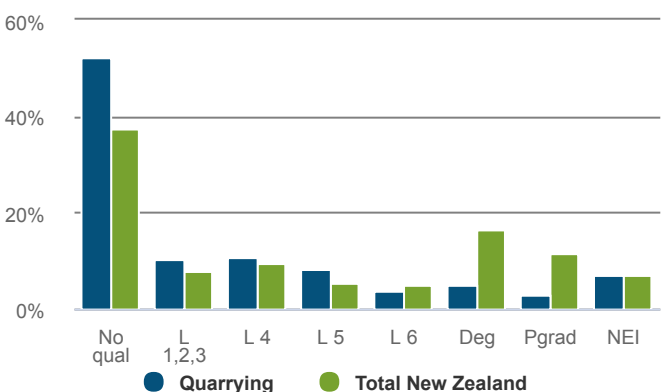

Quarrying

NEW ZEALAND

How many people were self-employed in 2020?

121 Self-employed

Workers in the Quarrying are less likely to be self-employed than workers in New Zealand as a whole.

6.0% self-employment rate
Total New Zealand: 16.8%

How productive was the sector in 2020?

\$184m GDP

0.06% of New Zealand GDP

CHANGE P.A	2015-2020	2010-2020
Quarrying	0.3%	-2.7%
Total New Zealand	3.1%	2.8%

\$94,066 GDP/FTE

Total New Zealand: \$139,983

-1.7% P.A. change from 2015-2020.
Total New Zealand: 0.2%.

What was the age profile of workers in 2018?

What was the ethnicity of workers in 2018?

How many workers were female in 2020?

14.5% female

Total New Zealand: 47.6%

What were the workers highest quals in 2018?

How many hours were spent working in 2018?