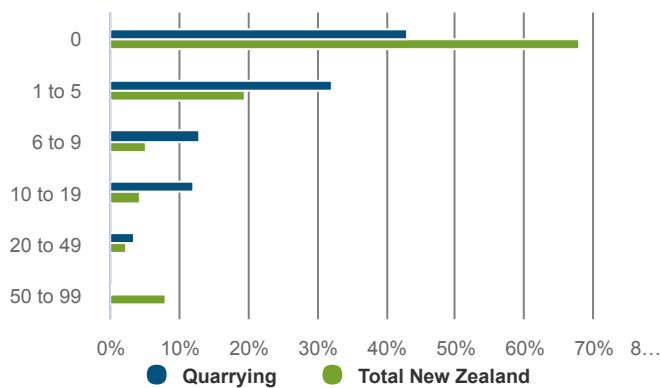

Quarrying

NEW ZEALAND

How many people worked in the sector in 2021?

2,005 filled jobs

0.08% of 2,612,700 in New Zealand

What regions do people work in?

CHANGE P.A	2016-2021	2022-2027
Quarrying	1.1%	-1.1%
Total New Zealand	2.1%	1.7%

How many businesses were in the sector in 2021?

363 business units

0.06% of 598,416 in New Zealand

What were the top 5 occupations in 2021?

729 jobs: top 5 occupations

36.4% of total Quarrying in New Zealand