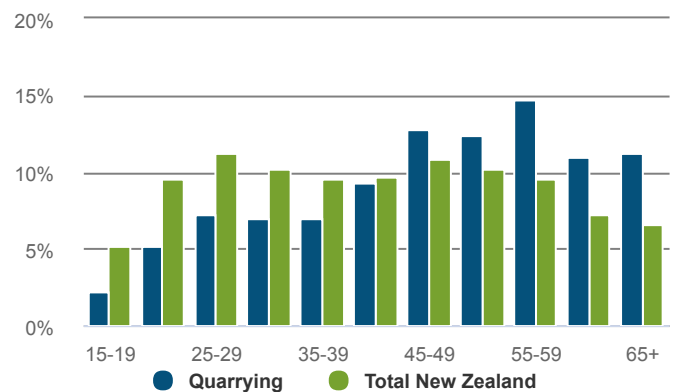

Quarrying

NEW ZEALAND

How many people were self-employed in 2021?

99 Self-employed

Workers in the Quarrying are less likely to be self-employed than workers in New Zealand as a whole.

4.9% self-employment rate
Total New Zealand: 16.7%

How productive was the sector in 2021?

\$166m GDP

0.05% of New Zealand GDP

CHANGE P.A.	2016-2021	2011-2021
Quarrying	-3.3%	-2.5%
Total New Zealand	2.3%	2.6%

\$85,491 GDP/FTE

Total New Zealand: \$140,320

-4.5% P.A. change from 2016-2021.
Total New Zealand: 0%.

What was the age profile of workers in 2018?

What was the ethnicity of workers in 2018?

How many workers were female in 2021?

14.1% female

Total New Zealand: 46.9%

What were the workers highest quals in 2018?