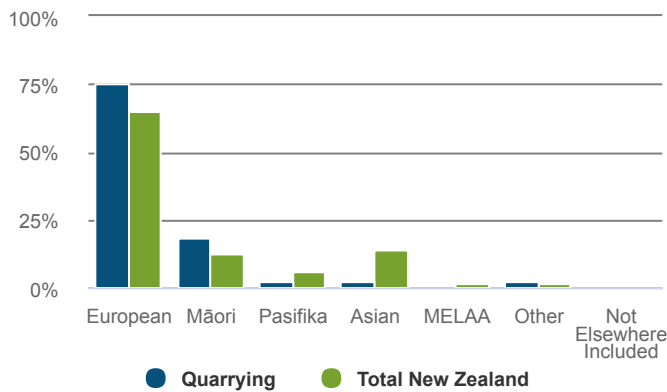

Quarrying

NEW ZEALAND

How many people were self-employed in 2021?

99 Self-employed

Workers in the Quarrying are less likely to be self-employed than workers in New Zealand as a whole.

4.9% self-employment rate
Total New Zealand: 16.7%

How productive was the sector in 2021?

\$166m GDP

0.05% of New Zealand GDP

CHANGE P.A.	2016-2021	2011-2021
Quarrying	-3.3%	-2.5%
Total New Zealand	2.3%	2.6%

\$85,491 GDP/FTE

Total New Zealand: \$140,320

-4.5% P.A. change from 2016-2021.
Total New Zealand: 0%.

What was the age profile of workers in 2018?

What was the ethnicity of workers in 2018?

How many workers were female in 2021?

14.1% female

Total New Zealand: 46.9%

What were the workers highest quals in 2018?