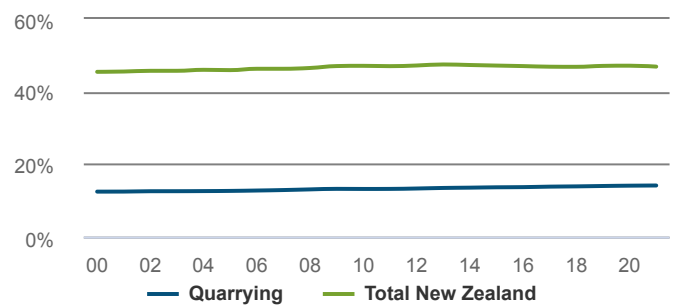

Quarrying

NEW ZEALAND

How many people were self-employed in 2021?

99 Self-employed

Workers in the Quarrying are less likely to be self-employed than workers in New Zealand as a whole.

4.9% self-employment rate
Total New Zealand: 16.7%

How productive was the sector in 2021?

\$166m GDP

0.05% of New Zealand GDP

CHANGE P.A.	2016-2021	2011-2021
Quarrying	-3.3%	-2.5%
Total New Zealand	2.3%	2.6%

\$85,491 GDP/FTE

Total New Zealand: \$140,320

-4.5% P.A. change from 2016-2021.
Total New Zealand: 0%.

What was the age profile of workers in 2018?

What was the ethnicity of workers in 2018?

How many workers were female in 2021?

14.1% female

Total New Zealand: 46.9%

What were the workers highest quals in 2018?

How many hours were spent working in 2018?