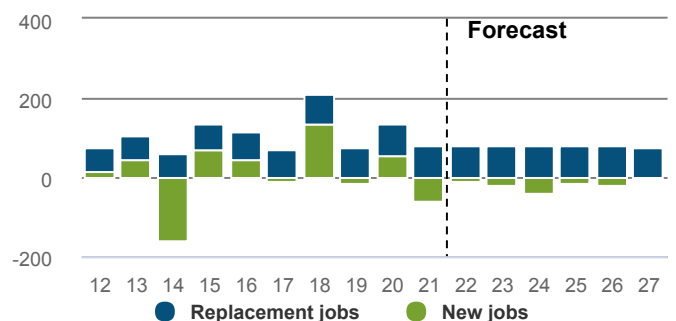

How many businesses were in the sector in 2021?

363 business units

0.06% of 598,416 in New Zealand

What were the top 5 occupations in 2021?

729 jobs: top 5 occupations

36.4% of total Quarrying in New Zealand

OCCUPATION	LEVEL 2021	CHANGE	
		16-21	22-27 (F)
Mining Support Worker	219	0.4%	-1.6%
Truck Driver (General)	162	-1.1%	-4.6%
Production Manager (Mining)	159	0.6%	-1.9%
Labourers nec	104	1.4%	-0.7%
Loader Operator	86	0%	-2.3%

How many people are likely to be in new roles in the sector between now and 2027?

361 Total job openings

Total New Zealand: 1,005,846

Total job openings (2022-2027) consists of:

- New jobs: -114
- Net Replacement job openings: 475

New job openings come from growth in total employment. Replacement job openings estimate individuals leaving an occupation (eg, retirement), net of individuals entering an occupation (eg, returning from parental leave).