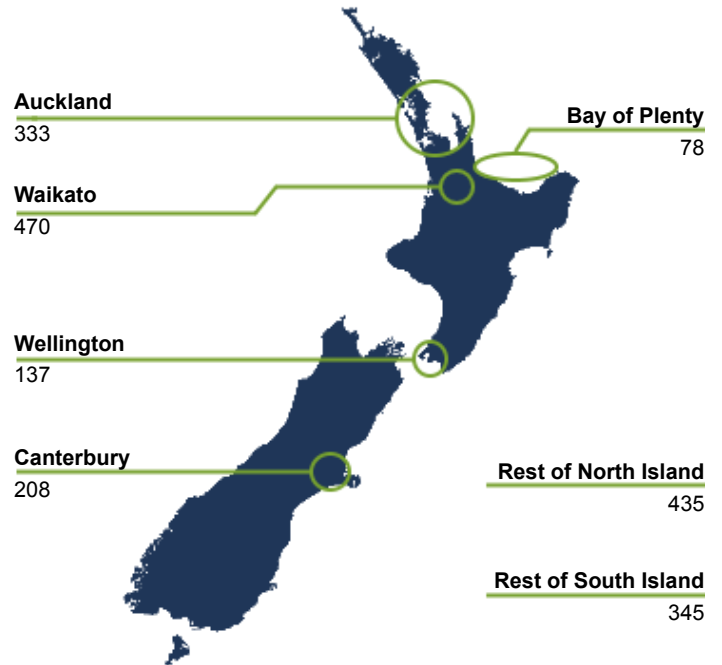

Quarrying

NEW ZEALAND

How many people worked in the sector in 2021?

2,005 filled jobs

0.08% of 2,612,700 in New Zealand

What regions do people work in?

CHANGE P.A	2016-2021	2022-2027
Quarrying	1.1%	-1.1%
Total New Zealand	2.1%	1.7%

How many businesses were in the sector in 2021?

363 business units

0.06% of 598,416 in New Zealand

What were the top 5 occupations in 2021?

729 jobs: top 5 occupations

36.4% of total Quarrying in New Zealand