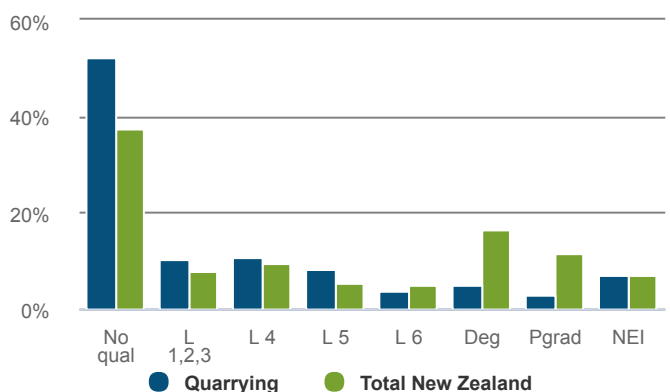

Quarrying

NEW ZEALAND

How many people were self-employed in 2021?

99 Self-employed

Workers in the Quarrying are less likely to be self-employed than workers in New Zealand as a whole.

4.9% self-employment rate
Total New Zealand: 16.7%

How productive was the sector in 2021?

\$166m GDP

0.05% of New Zealand GDP

CHANGE P.A.	2016-2021	2011-2021
Quarrying	-3.3%	-2.5%
Total New Zealand	2.3%	2.6%

\$85,491 GDP/FTE

Total New Zealand: \$140,320

-4.5% P.A. change from 2016-2021.
Total New Zealand: 0%.

What was the age profile of workers in 2018?

What was the ethnicity of workers in 2018?

How many workers were female in 2021?

14.1% female

Total New Zealand: 46.9%

What were the workers highest quals in 2018?

How many hours were spent working in 2018?