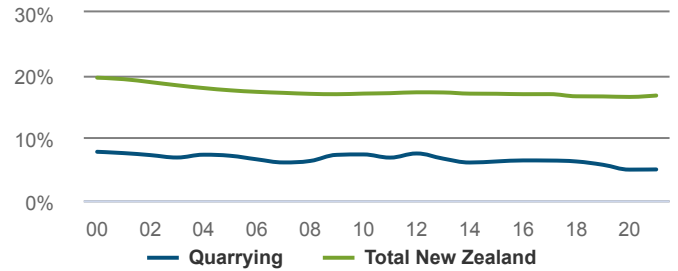

New job openings come from growth in total employment. Replacement job openings estimate individuals leaving an occupation (eg, retirement), net of individuals entering an occupation (eg, returning from parental leave).

Quarrying

NEW ZEALAND

How many people were self-employed in 2021?

99 Self-employed

Workers in the Quarrying are less likely to be self-employed than workers in New Zealand as a whole.

4.9% self-employment rate
Total New Zealand: 16.7%

How productive was the sector in 2021?

\$166m GDP

0.05% of New Zealand GDP

CHANGE P.A.	2016-2021	2011-2021
Quarrying	-3.3%	-2.5%
Total New Zealand	2.3%	2.6%

\$85,491 GDP/FTE

Total New Zealand: \$140,320

-4.5% P.A. change from 2016-2021.
Total New Zealand: 0%.