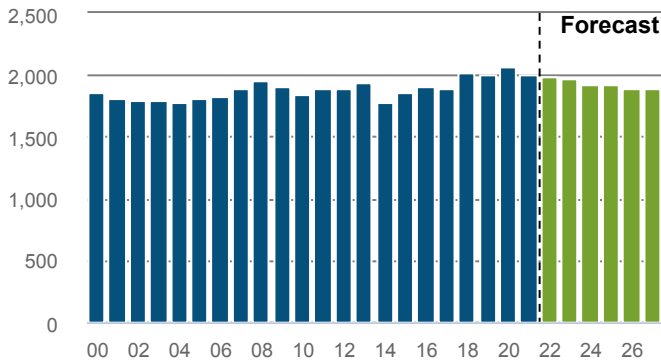

Quarrying

NEW ZEALAND

How many people worked in the sector in 2021?

2,005 filled jobs

0.08% of 2,612,700 in New Zealand

What regions do people work in?

CHANGE P.A	2016-2021	2022-2027
Quarrying	1.1%	-1.1%
Total New Zealand	2.1%	1.7%

How many businesses were in the sector in 2021?

363 business units

0.06% of 598,416 in New Zealand

What were the top 5 occupations in 2021?

729 jobs: top 5 occupations

36.4% of total Quarrying in New Zealand

OCCUPATION	LEVEL 2021	CHANGE	
		16-21	22-27 (F)
Mining Support Worker	219	0.4%	-1.6%
Truck Driver (General)	162	-1.1%	-4.6%
Production Manager (Mining)	159	0.6%	-1.9%
Labourers nec	104	1.4%	-0.7%
Loader Operator	86	0%	-2.3%