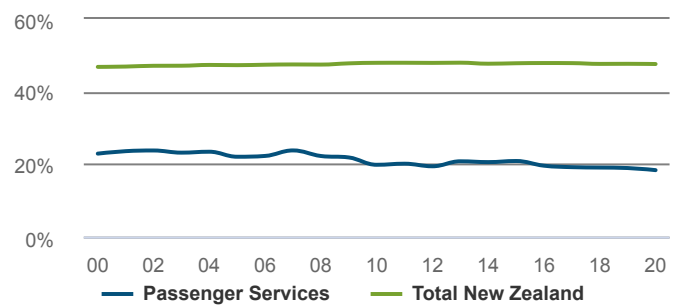

How productive was the sector in 2020?

\$1,144m GDP

0.4% of New Zealand GDP

CHANGE P.A	2015-2020	2010-2020
Passenger Services	2.3%	3.2%
Total New Zealand	3.1%	2.8%

\$117,955 GDP/FTE

Total New Zealand: \$139,983

-0.5% P.A. change from 2015-2020.
Total New Zealand: 0.2%.

What was the age profile of workers in 2018?

What was the ethnicity of workers in 2018?

How many workers were female in 2020?

18.3% female

Total New Zealand: 47.6%

What were the workers highest quals in 2018?

How many hours were spent working in 2018?