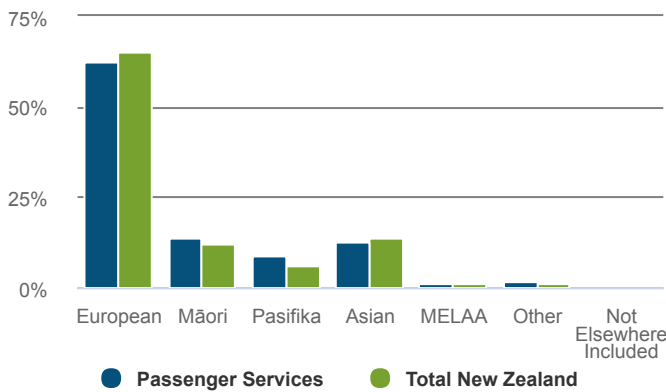

Passenger Services

NEW ZEALAND

How many people were self-employed in 2020?

766 Self-employed

Workers in the Passenger Services are less likely to be self-employed than workers in New Zealand as a whole.

6.6% self-employment rate
Total New Zealand: 16.8%

How productive was the sector in 2020?

\$1,144m GDP

0.4% of New Zealand GDP

CHANGE P.A	2015-2020	2010-2020
Passenger Services	2.3%	3.2%
Total New Zealand	3.1%	2.8%

\$117,955 GDP/FTE

Total New Zealand: \$139,983

-0.5% P.A. change from 2015-2020.
Total New Zealand: 0.2%.

What was the age profile of workers in 2018?

What was the ethnicity of workers in 2018?

How many workers were female in 2020?

18.3% female

Total New Zealand: 47.6%