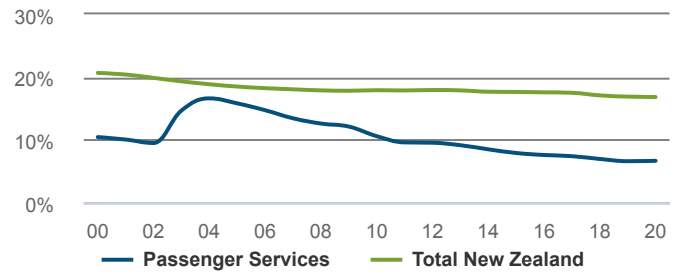

New job openings come from growth in total employment. Replacement job openings estimate individuals leaving an occupation (eg, retirement), net of individuals entering an occupation (eg, returning from parental leave).

Passenger Services

NEW ZEALAND

How many people were self-employed in 2020?

766 Self-employed

Workers in the Passenger Services are less likely to be self-employed than workers in New Zealand as a whole.

6.6% self-employment rate
Total New Zealand: 16.8%

How productive was the sector in 2020?

\$1,144m GDP

0.4% of New Zealand GDP

CHANGE P.A	2015-2020	2010-2020
Passenger Services	2.3%	3.2%
Total New Zealand	3.1%	2.8%

\$117,955 GDP/FTE

Total New Zealand: \$139,983