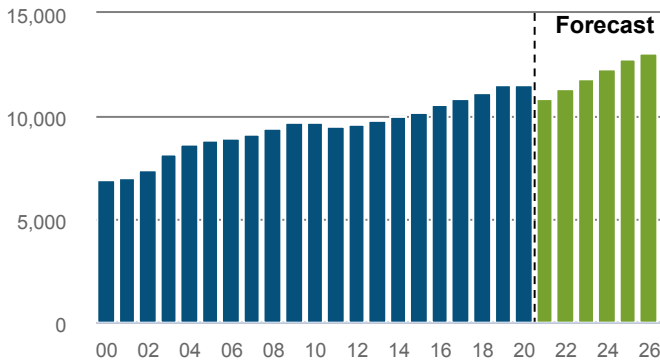

Passenger Services

NEW ZEALAND

How many people worked in the sector in 2020?

11,547 filled jobs

0.4% of 2,592,389 in New Zealand

CHANGE P.A	2015-2020	2021-2026
Passenger Services	2.4%	3.8%
Total New Zealand	2.4%	1.8%

What regions do people work in?

How many businesses were in the sector in 2020?

1,173 business units

0.2% of 593,574 in New Zealand

What were the top 5 occupations in 2020?

8,769 jobs: top 5 occupations

75.9% of total Passenger Services in New Zealand