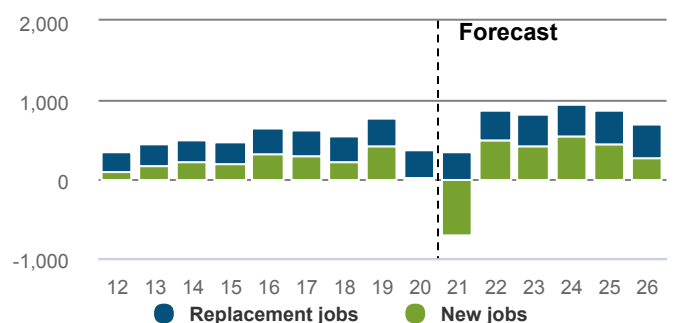

OCCUPATION	LEVEL 2020	CHANGE	
		15-20	21-26 (F)
Bus Driver	7,210	2.1%	3.3%
Charter and Tour Bus Driver	576	2.8%	3.0%
Passenger Coach Driver	503	1.0%	2.2%
Labourers nec	256	6.7%	7.4%
Motor Mechanic (General)	224	2.0%	3.5%

How many people are likely to be in new roles in the sector between now and 2026?

3,904 Total job openings

Total New Zealand: 964,673

Total job openings (2021-2026) consists of:

- New jobs: 1,517
- Net Replacement job openings: 2,387

New job openings come from growth in total employment. Replacement job openings estimate individuals leaving an occupation (eg, retirement), net of individuals entering an occupation (eg, returning from parental leave).