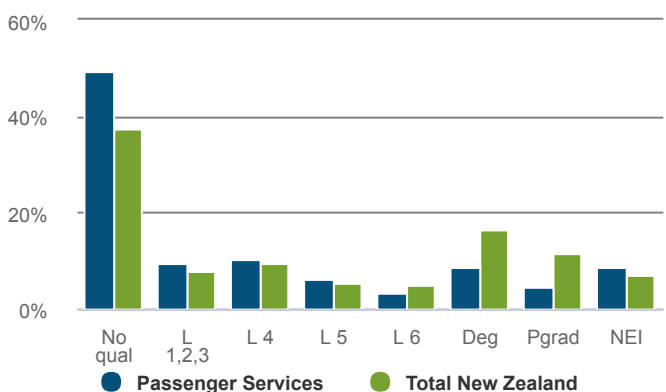

Passenger Services

NEW ZEALAND

How many people were self-employed in 2020?

766 Self-employed

Workers in the Passenger Services are less likely to be self-employed than workers in New Zealand as a whole.

6.6% self-employment rate
Total New Zealand: 16.8%

How productive was the sector in 2020?

\$1,144m GDP

0.4% of New Zealand GDP

CHANGE P.A	2015-2020	2010-2020
Passenger Services	2.3%	3.2%
Total New Zealand	3.1%	2.8%

\$117,955 GDP/FTE

Total New Zealand: \$139,983

-0.5% P.A. change from 2015-2020.
Total New Zealand: 0.2%.

What was the age profile of workers in 2018?

What was the ethnicity of workers in 2018?

How many workers were female in 2020?

18.3% female

Total New Zealand: 47.6%

What were the workers highest quals in 2018?

How many hours were spent working in 2018?