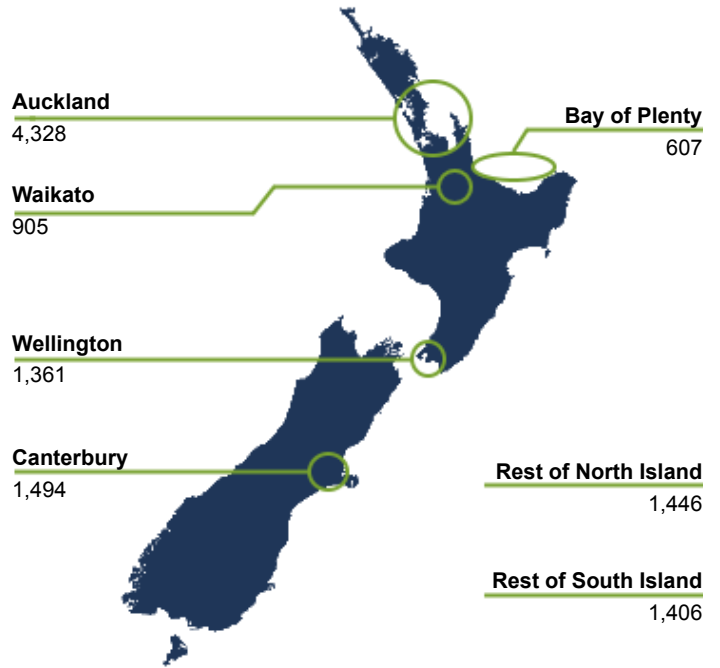

Passenger Services

NEW ZEALAND

How many people worked in the sector in 2020?

11,547 filled jobs

0.4% of 2,592,389 in New Zealand

CHANGE P.A	2015-2020	2021-2026
Passenger Services	2.4%	3.8%
Total New Zealand	2.4%	1.8%

What regions do people work in?

How many businesses were in the sector in 2020?

1,173 business units

0.2% of 593,574 in New Zealand

What were the top 5 occupations in 2020?

8,769 jobs: top 5 occupations

75.9% of total Passenger Services in New Zealand