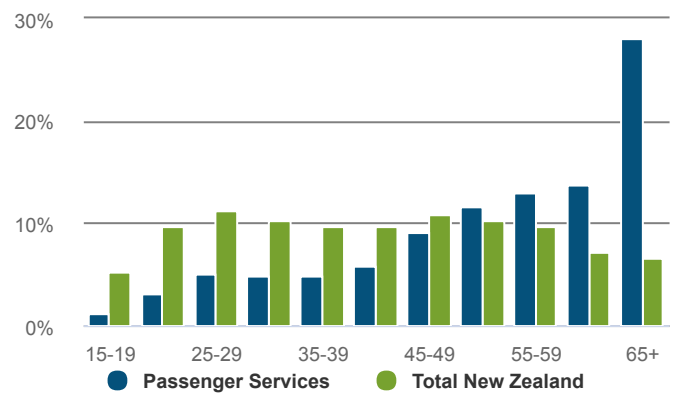

Passenger Services

NEW ZEALAND

How many people were self-employed in 2020?

766 Self-employed

Workers in the Passenger Services are less likely to be self-employed than workers in New Zealand as a whole.

6.6% self-employment rate
Total New Zealand: 16.8%

How productive was the sector in 2020?

\$1,144m GDP

0.4% of New Zealand GDP

CHANGE P.A	2015-2020	2010-2020
Passenger Services	2.3%	3.2%
Total New Zealand	3.1%	2.8%

\$117,955 GDP/FTE

Total New Zealand: \$139,983

-0.5% P.A. change from 2015-2020.
Total New Zealand: 0.2%.

What was the age profile of workers in 2018?

What was the ethnicity of workers in 2018?

How many workers were female in 2020?

18.3% female

Total New Zealand: 47.6%