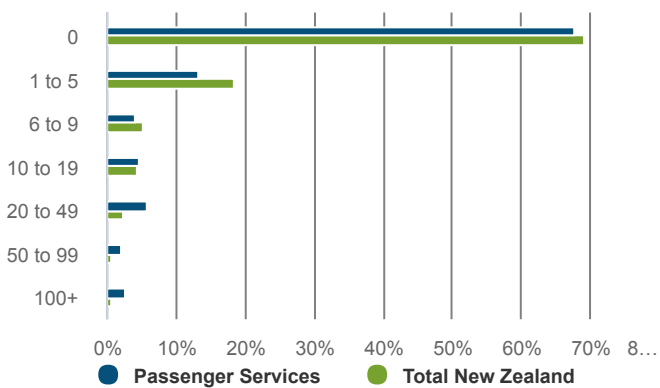

Passenger Services

NEW ZEALAND

How many people worked in the sector in 2020?

11,547 filled jobs

0.4% of 2,592,389 in New Zealand

CHANGE P.A	2015-2020	2021-2026
Passenger Services	2.4%	3.8%
Total New Zealand	2.4%	1.8%

What regions do people work in?

How many businesses were in the sector in 2020?

1,173 business units

0.2% of 593,574 in New Zealand

What were the top 5 occupations in 2020?

8,769 jobs: top 5 occupations

75.9% of total Passenger Services in New Zealand