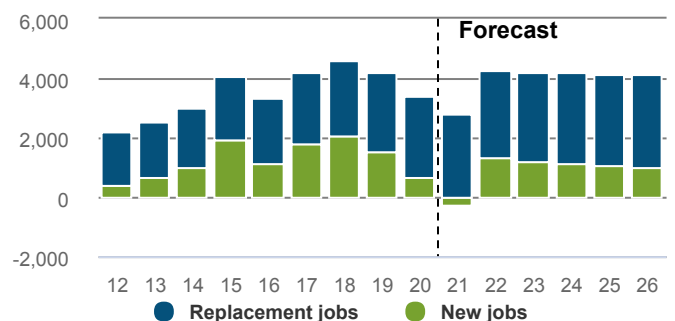

OCCUPATION	LEVEL 2020	CHANGE 15-20 21-26 (F)	
Motor Mechanic (General)	17,999	2.2%	1.7%
Diesel Motor Mechanic	3,400	3.8%	2.8%
Sales Assistant (General)	3,339	2.5%	1.6%
Chief Executive or Managing Director	1,897	1.6%	1.0%
Automotive Electrician	1,882	2.8%	2.1%

How many people are likely to be in new roles in the sector between now and 2026?

23,581 Total job openings

Total New Zealand: 964,673

Total job openings (2021-2026) consists of:

- New jobs: 5,566
- Net Replacement job openings: 18,015

New job openings come from growth in total employment. Replacement job openings estimate individuals leaving an occupation (eg, retirement), net of individuals entering an occupation (eg, returning from parental leave).

Automotive

NEW ZEALAND

How many people were self-employed in 2020?

11,097 Self-employed

Workers in the Automotive are more likely to be self-employed than workers in New Zealand as a whole.

17.6% self-employment rate
Total New Zealand: 16.8%