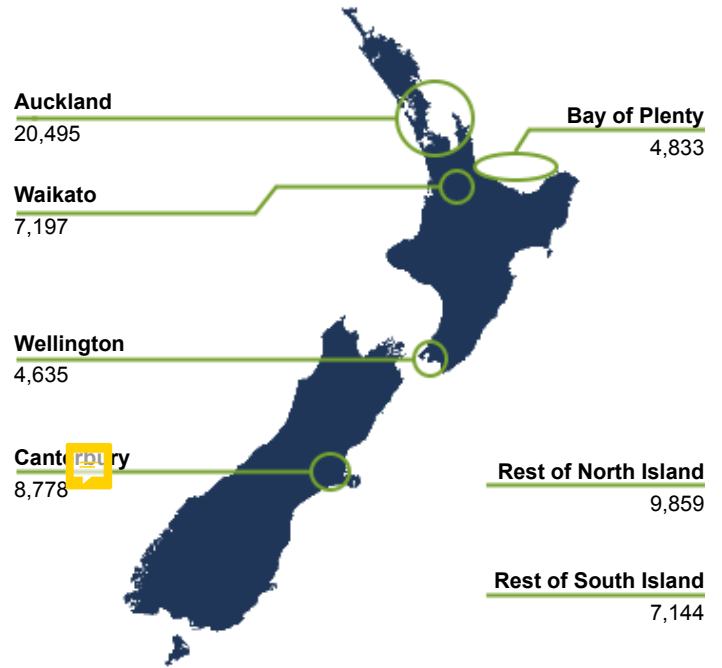

Automotive

NEW ZEALAND

How many people worked in the sector in 2020?

62,940 filled jobs

2.4% of 2,592,389 in New Zealand

CHANGE P.A	2015-2020	2021-2026
Automotive	2.5%	1.8%
Total New Zealand	2.4%	1.8%

What regions do people work in?

How many businesses were in the sector in 2020?

13,468 business units

2.3% of 593,574 in New Zealand

What were the top 5 occupations in 2020?

28,518 jobs: top 5 occupations

45.3% of total Automotive in New Zealand