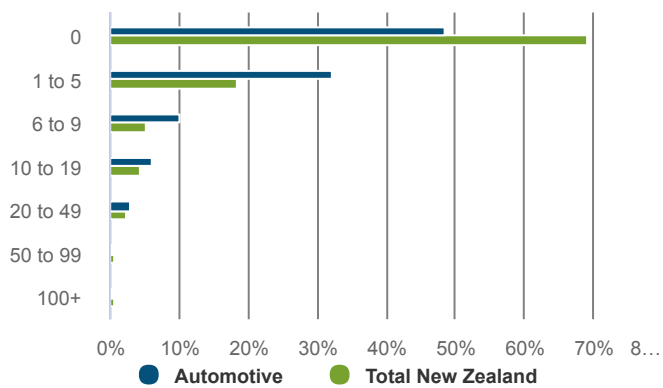

Automotive

NEW ZEALAND

How many people worked in the sector in 2020?

62,940 filled jobs

2.4% of 2,592,389 in New Zealand

CHANGE P.A	2015-2020	2021-2026
Automotive	2.5%	1.8%
Total New Zealand	2.4%	1.8%

What regions do people work in?

How many businesses were in the sector in 2020?

13,468 business units

2.3% of 593,574 in New Zealand

What were the top 5 occupations in 2020?

28,518 jobs: top 5 occupations

45.3% of total Automotive in New Zealand