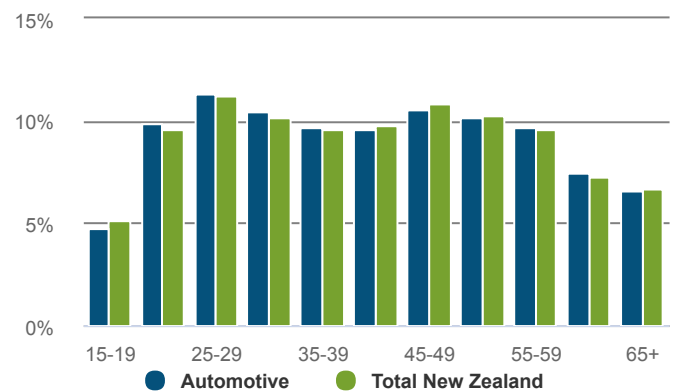

Automotive

NEW ZEALAND

How many people were self-employed in 2020?

11,097 Self-employed

Workers in the Automotive are more likely to be self-employed than workers in New Zealand as a whole.

17.6% self-employment rate
Total New Zealand: 16.8%

How productive was the sector in 2020?

\$5,591m GDP

1.7% of New Zealand GDP

CHANGE P.A.	2015-2020	2010-2020
Automotive	3.6%	3.5%
Total New Zealand	3.1%	2.8%

\$94,250 GDP/FTE

Total New Zealand: \$139,983

0.7% P.A. change from 2015-2020.
 Total New Zealand: 0.2%

What was the age profile of workers in 2018?

What was the ethnicity of workers in 2018?

How many workers were female in 2020?

15.1% female

Total New Zealand: 47.6%

What were the workers highest quals in 2018?