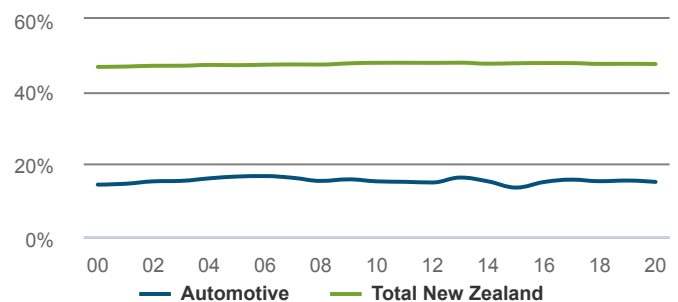

Automotive

NEW ZEALAND

How many people were self-employed in 2020?

11,097 Self-employed

Workers in the Automotive are more likely to be self-employed than workers in New Zealand as a whole.

17.6% self-employment rate
Total New Zealand: 16.8%

What was the age profile of workers in 2018?

What was the ethnicity of workers in 2018?

How many workers were female in 2020?

15.1% female

Total New Zealand: 47.6%

What were the workers highest quals in 2018?

How many hours were spent working in 2018?