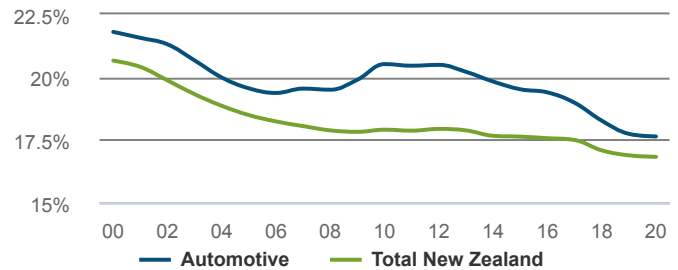

New job openings come from growth in total employment. Replacement job openings estimate individuals leaving an occupation (eg, retirement), net of individuals entering an occupation (eg, returning from parental leave).

Automotive

NEW ZEALAND

How many people were self-employed in 2020?

11,097 Self-employed

Workers in the Automotive are more likely to be self-employed than workers in New Zealand as a whole.

17.6% self-employment rate
Total New Zealand: 16.8%

How productive was the sector in 2020?

\$5,591m GDP

1.7% of New Zealand GDP

CHANGE P.A.	2015-2020	2010-2020
Automotive	3.6%	3.5%
Total New Zealand	3.1%	2.8%

\$94,250 GDP/FTE

Total New Zealand: \$139,983

0.7% P.A. change from 2015-2020.
 Total New Zealand: 0.2%