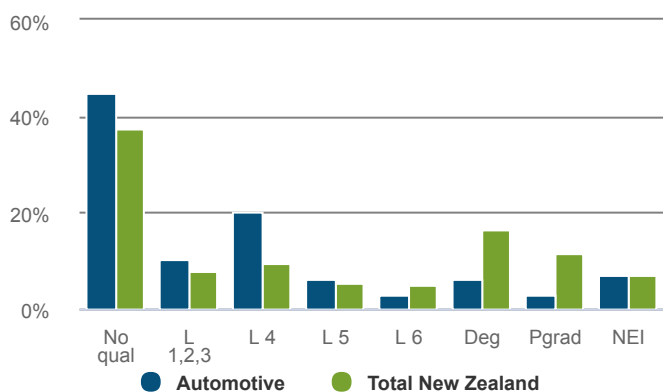

Automotive

NEW ZEALAND

How many people were self-employed in 2020?

11,097 Self-employed

Workers in the Automotive are more likely to be self-employed than workers in New Zealand as a whole.

17.6% self-employment rate
Total New Zealand: 16.8%

What was the age profile of workers in 2018?

What was the ethnicity of workers in 2018?

How many workers were female in 2020?

15.1% female

Total New Zealand: 47.6%

What were the workers highest quals in 2018?

How many hours were spent working in 2018?