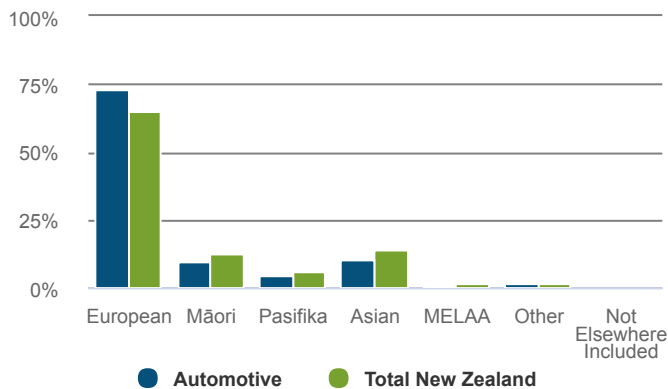

Automotive

NEW ZEALAND

How many people were self-employed in 2020?

11,097 Self-employed

Workers in the Automotive are more likely to be self-employed than workers in New Zealand as a whole.

17.6% self-employment rate
Total New Zealand: 16.8%

How productive was the sector in 2020?

\$5,591m GDP

1.7% of New Zealand GDP

CHANGE P.A.	2015-2020	2010-2020
Automotive	3.6%	3.5%
Total New Zealand	3.1%	2.8%

\$94,250 GDP/FTE

Total New Zealand: \$139,983

0.7% P.A. change from 2015-2020.
 Total New Zealand: 0.2%

What was the age profile of workers in 2018?

What was the ethnicity of workers in 2018?

How many workers were female in 2020?

15.1% female

Total New Zealand: 47.6%

What were the workers highest quals in 2018?