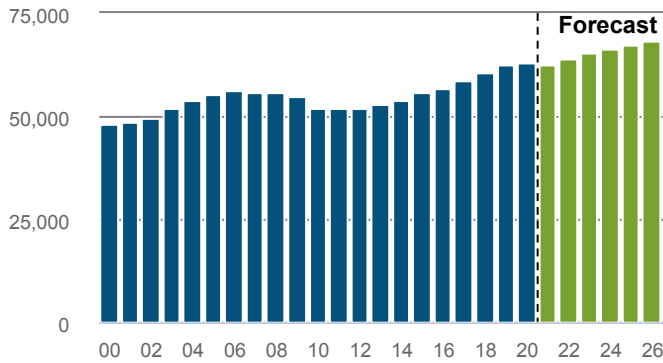

Automotive

NEW ZEALAND

How many people worked in the sector in 2020?

62,940 filled jobs

2.4% of 2,592,389 in New Zealand

CHANGE P.A	2015-2020	2021-2026
Automotive	2.5%	1.8%
Total New Zealand	2.4%	1.8%

What regions do people work in?

How many businesses were in the sector in 2020?

13,468 business units

2.3% of 593,574 in New Zealand

What were the top 5 occupations in 2020?

28,518 jobs: top 5 occupations

45.3% of total Automotive in New Zealand

OCCUPATION	LEVEL 2020	CHANGE 15-20 21-26 (F)	
Motor Mechanic (General)	17,999	2.2%	1.7%
Diesel Motor Mechanic	3,400	3.8%	2.8%
Sales Assistant (General)	3,339	2.5%	1.6%
Chief Executive or Managing Director	1,897	1.6%	1.0%
Automotive Electrician	1,882	2.8%	2.1%