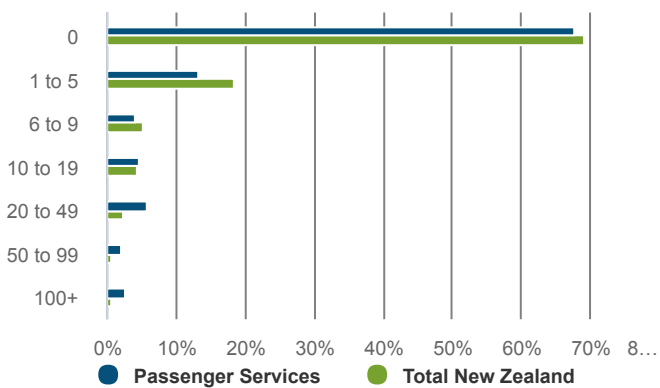

Passenger Services

NEW ZEALAND

How many people worked in the sector in 2020?

11,547 filled jobs

0.4% of 2,592,389 in New Zealand

CHANGE P.A	2015-2020	2021-2026
Passenger Services	2.4%	3.2%
Total New Zealand	2.4%	1.8%

What regions do people work in?

How many businesses were in the sector in 2020?

1,173 business units

0.2% of 593,574 in New Zealand

What were the top 5 occupations in 2020?

8,769 jobs: top 5 occupations

75.9% of total Passenger Services in New Zealand