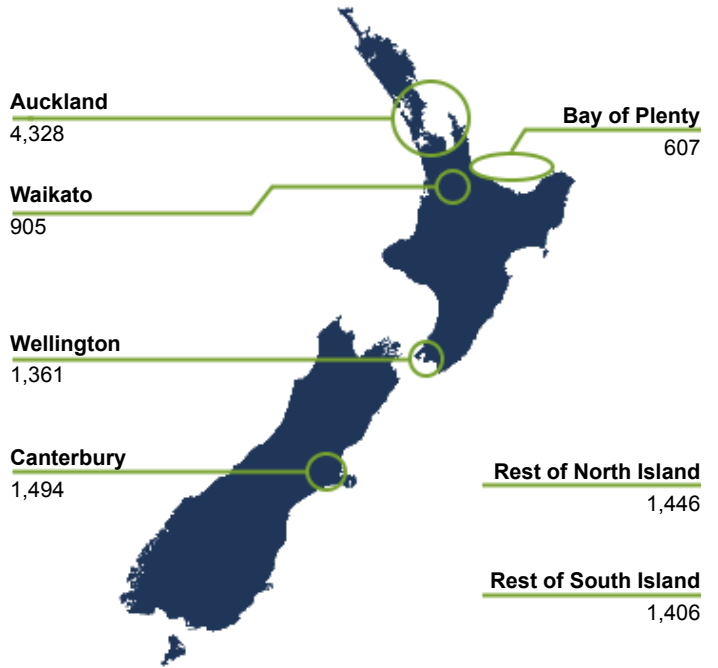

Passenger Services

NEW ZEALAND

How many people worked in the sector in 2020?

11,547 filled jobs

0.4% of 2,592,389 in New Zealand

CHANGE P.A	2015-2020	2021-2026
Passenger Services	2.4%	3.2%
Total New Zealand	2.4%	1.8%

What regions do people work in?

How many businesses were in the sector in 2020?

1,173 business units

0.2% of 593,574 in New Zealand

What were the top 5 occupations in 2020?

8,769 jobs: top 5 occupations

75.9% of total Passenger Services in New Zealand