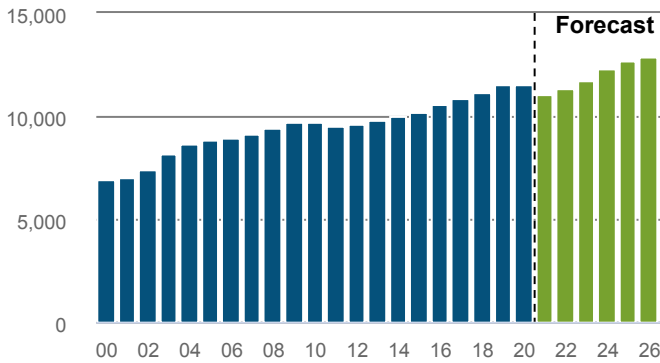

Passenger Services

NEW ZEALAND

How many people worked in the sector in 2020?

11,547 filled jobs

0.4% of 2,592,389 in New Zealand

CHANGE P.A	2015-2020	2021-2026
Passenger Services	2.4%	3.2%
Total New Zealand	2.4%	1.8%

What regions do people work in?

How many businesses were in the sector in 2020?

1,173 business units

0.2% of 593,574 in New Zealand

What were the top 5 occupations in 2020?

8,769 jobs: top 5 occupations

75.9% of total Passenger Services in New Zealand