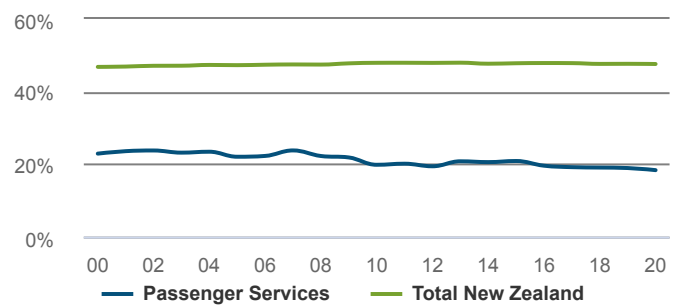

How productive was the sector in 2020?

\$1,144m GDP

0.4% of New Zealand GDP

CHANGE P.A	2015-2020	2010-2020
Passenger Services	2.3%	3.2%
Total New Zealand	3.1%	2.8%

\$117,955 GDP/FTE

Total New Zealand: \$139,983

-0.5% P.A. change from 2015-2020.
Total New Zealand: 0.2%.

What was the age profile of workers in 2018?

What was the ethnicity of workers in 2018?

How many workers were female in 2020?

18.3% female

Total New Zealand: 47.6%

What were the workers highest quals in 2018?

How many hours were spent working in 2018?