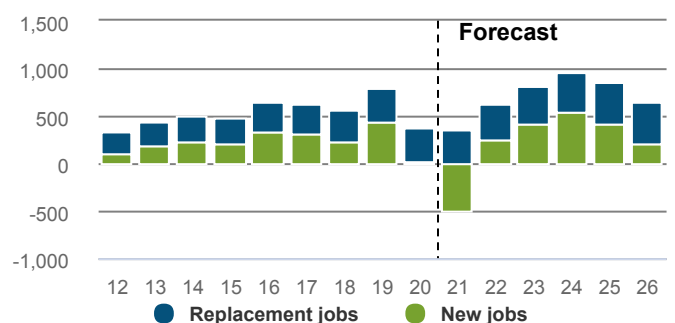

OCCUPATION	LEVEL 2020	CHANGE	
		15-20	21-26 (F)
Bus Driver	7,210	2.1%	2.7%
Charter and Tour Bus Driver	576	2.8%	1.4%
Passenger Coach Driver	503	1.0%	1.7%
Labourers nec	256	6.7%	6.8%
Motor Mechanic (General)	224	2.0%	2.9%

How many people are likely to be in new roles in the sector between now and 2026?

3,749 Total job openings

Total New Zealand: 927,276

Total job openings (2021-2026) consists of:

- New jobs: 1,368
- Net Replacement job openings: 2,381

New job openings come from growth in total employment. Replacement job openings estimate individuals leaving an occupation (eg, retirement), net of individuals entering an occupation (eg, returning from parental leave).