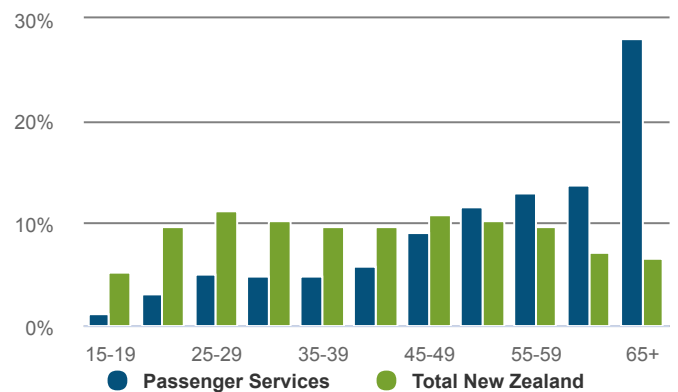

Passenger Services

NEW ZEALAND

How many people were self-employed in 2020?

766 Self-employed

Workers in the Passenger Services are less likely to be self-employed than workers in New Zealand as a whole.

6.6% self-employment rate
Total New Zealand: 16.8%

How productive was the sector in 2020?

\$1,144m GDP

0.4% of New Zealand GDP

CHANGE P.A	2015-2020	2010-2020
Passenger Services	2.3%	3.2%
Total New Zealand	3.1%	2.8%

\$117,955 GDP/FTE

Total New Zealand: \$139,983

-0.5% P.A. change from 2015-2020.
Total New Zealand: 0.2%.

What was the age profile of workers in 2018?

What was the ethnicity of workers in 2018?

How many workers were female in 2020?

18.3% female

Total New Zealand: 47.6%