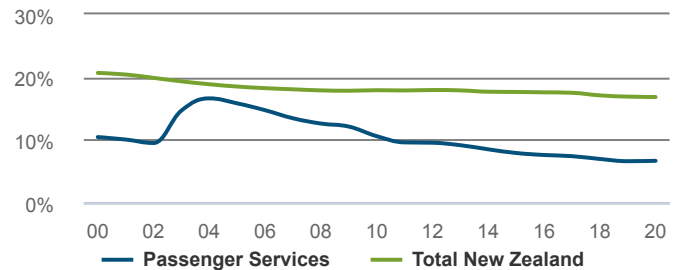

New job openings come from growth in total employment. Replacement job openings estimate individuals leaving an occupation (eg, retirement), net of individuals entering an occupation (eg, returning from parental leave).

Passenger Services

NEW ZEALAND

How many people were self-employed in 2020?

766 Self-employed

Workers in the Passenger Services are less likely to be self-employed than workers in New Zealand as a whole.

6.6% self-employment rate
Total New Zealand: 16.8%

How productive was the sector in 2020?

\$1,144m GDP

0.4% of New Zealand GDP

CHANGE P.A	2015-2020	2010-2020
Passenger Services	2.3%	3.2%
Total New Zealand	3.1%	2.8%

\$117,955 GDP/FTE

Total New Zealand: \$139,983