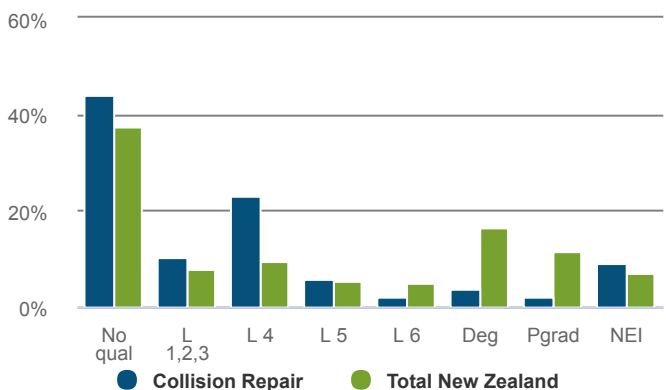

Collision Repair

NEW ZEALAND

How many people were self-employed in 2020?

2,526 Self-employed

Workers in the Collision Repair are more likely to be self-employed than workers in New Zealand as a whole.

23.6% self-employment rate
Total New Zealand: 16.8%

-0.8% P.A. change from 2015-2020.
Total New Zealand: 0.2%.

What was the age profile of workers in 2018?

What was the ethnicity of workers in 2018?

How many workers were female in 2020?

13.3% female

Total New Zealand: 47.6%

What were the workers highest quals in 2018?

How many hours were spent working in 2018?