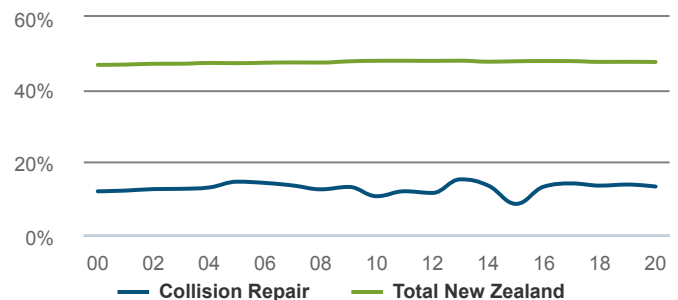

Collision Repair

NEW ZEALAND

How many people were self-employed in 2020?

2,526 Self-employed

Workers in the Collision Repair are more likely to be self-employed than workers in New Zealand as a whole.

23.6% self-employment rate
Total New Zealand: 16.8%

-0.8% P.A. change from 2015-2020.
Total New Zealand: 0.2%.

What was the age profile of workers in 2018?

What was the ethnicity of workers in 2018?

How many workers were female in 2020?

13.3% female

Total New Zealand: 47.6%

What were the workers highest quals in 2018?

How many hours were spent working in 2018?