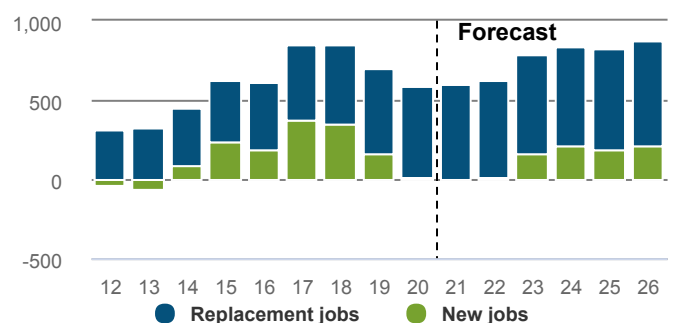

OCCUPATION	LEVEL 2020	CHANGE	
		15-20	21-26 (F)
Panelbeater	3,311	1.4%	0.5%
Vehicle Painter	1,376	1.9%	1.2%
Car Detailer	655	1.9%	1.2%
Industrial Spraypainter	464	0.1%	-0.8%
Motor Mechanic (General)	450	3.4%	2.6%

How many people are likely to be in new roles in the sector between now and 2026?

4,549 Total job openings

Total New Zealand: 927,276

Total job openings (2021-2026) consists of:

- New jobs: 777
- Net Replacement job openings: 3,772

New job openings come from growth in total employment. Replacement job openings estimate individuals leaving an occupation (eg, retirement), net of individuals entering an occupation (eg, returning from parental leave).