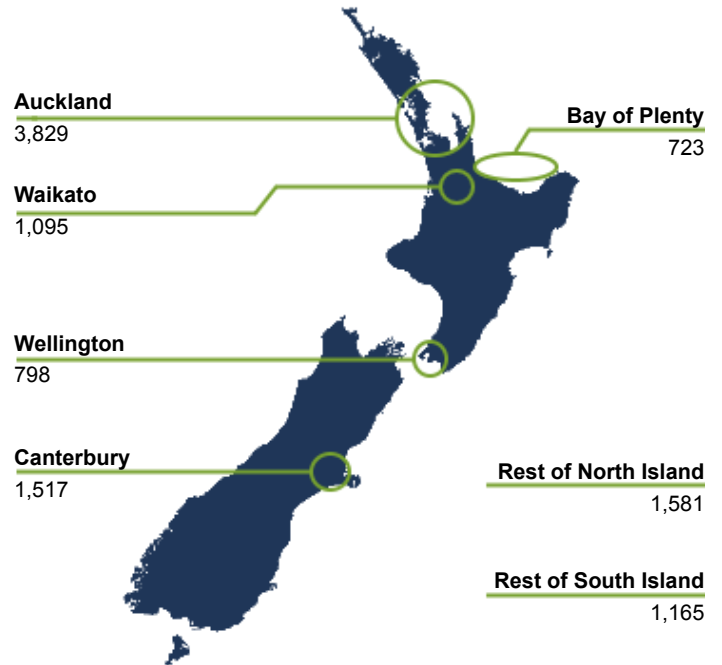

Collision Repair

NEW ZEALAND

How many people worked in the sector in 2020?

10,708 filled jobs

0.4% of 2,592,389 in New Zealand

What regions do people work in?

CHANGE P.A	2015-2020	2021-2026
Collision Repair	2.2%	1.4%
Total New Zealand	2.4%	1.8%

How many businesses were in the sector in 2020?

2,507 business units

0.4% of 593,574 in New Zealand

What were the top 5 occupations in 2020?

6,257 jobs: top 5 occupations

58.4% of total Collision Repair in New Zealand