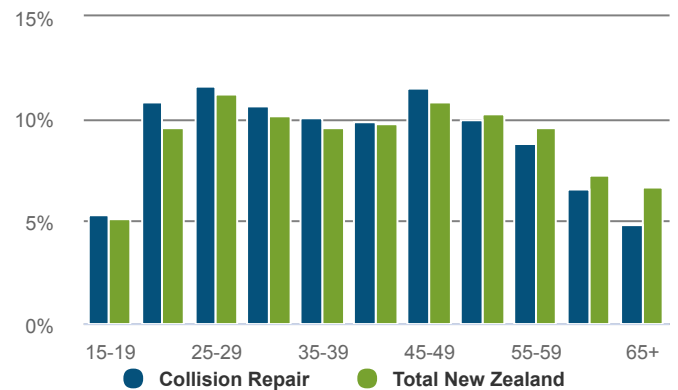

Collision Repair

NEW ZEALAND

How many people were self-employed in 2020?

2,526 Self-employed

Workers in the Collision Repair are more likely to be self-employed than workers in New Zealand as a whole.

23.6% self-employment rate
Total New Zealand: 16.8%

-0.8% P.A. change from 2015-2020.
Total New Zealand: 0.2%.

What was the age profile of workers in 2018?

What was the ethnicity of workers in 2018?

How many workers were female in 2020?

13.3% female

Total New Zealand: 47.6%