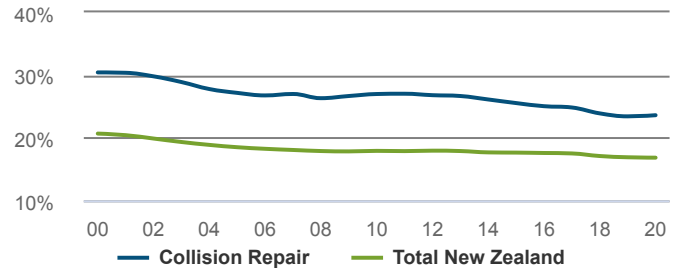

New job openings come from growth in total employment. Replacement job openings estimate individuals leaving an occupation (eg, retirement), net of individuals entering an occupation (eg, returning from parental leave).

Collision Repair

NEW ZEALAND

How many people were self-employed in 2020?

2,526 Self-employed

Workers in the Collision Repair are more likely to be self-employed than workers in New Zealand as a whole.

23.6% self-employment rate
Total New Zealand: 16.8%