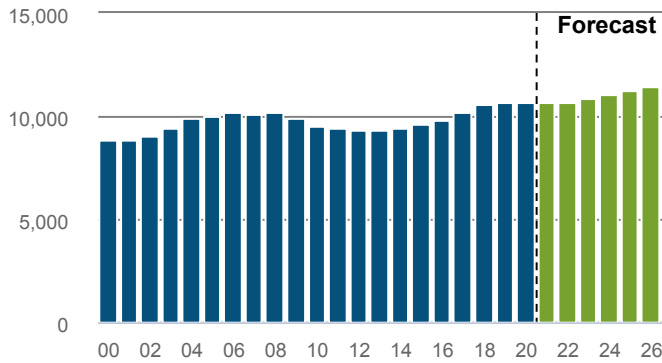

Collision Repair

NEW ZEALAND

How many people worked in the sector in 2020?

10,708 filled jobs

0.4% of 2,592,389 in New Zealand

What regions do people work in?

CHANGE P.A	2015-2020	2021-2026
Collision Repair	2.2%	1.4%
Total New Zealand	2.4%	1.8%

How many businesses were in the sector in 2020?

2,507 business units

0.4% of 593,574 in New Zealand

What were the top 5 occupations in 2020?

6,257 jobs: top 5 occupations

58.4% of total Collision Repair in New Zealand