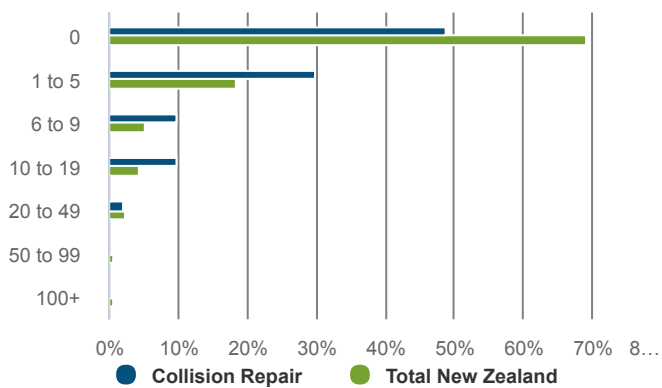

Collision Repair

NEW ZEALAND

How many people worked in the sector in 2020?

10,708 filled jobs

0.4% of 2,592,389 in New Zealand

What regions do people work in?

CHANGE P.A	2015-2020	2021-2026
Collision Repair	2.2%	1.4%
Total New Zealand	2.4%	1.8%

How many businesses were in the sector in 2020?

2,507 business units

0.4% of 593,574 in New Zealand

What were the top 5 occupations in 2020?

6,257 jobs: top 5 occupations

58.4% of total Collision Repair in New Zealand