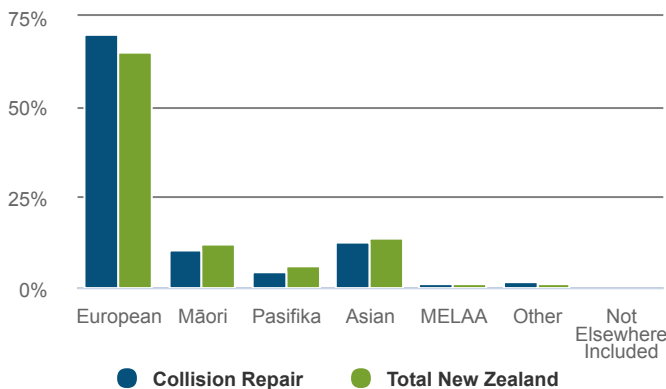

Collision Repair

NEW ZEALAND

How many people were self-employed in 2020?

2,526 Self-employed

Workers in the Collision Repair are more likely to be self-employed than workers in New Zealand as a whole.

23.6% self-employment rate
Total New Zealand: 16.8%

How productive was the sector in 2020?

\$634m GDP

0.2% of New Zealand GDP

CHANGE P.A.	2015-2020	2010-2020
Collision Repair	1.8%	1.1%
Total New Zealand	3.1%	2.8%

\$63,075 GDP/FTE

Total New Zealand: \$139,983

-0.8% P.A. change from 2015-2020.
Total New Zealand: 0.2%.

What was the age profile of workers in 2018?

What was the ethnicity of workers in 2018?

How many workers were female in 2020?

13.3% female

Total New Zealand: 47.6%