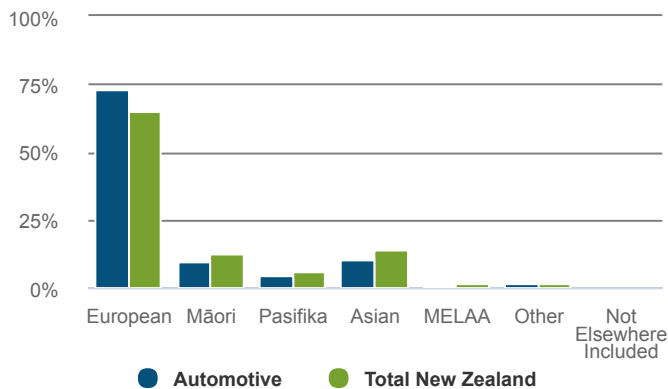

### 11,097 Self-employed

Workers in the Automotive are more likely to be self-employed than workers in New Zealand as a whole.

**17.6% self-employment rate**  
**Total New Zealand: 16.8%**

How productive was the sector in 2020?

### \$94,250 GDP/FTE

Total New Zealand: \$139,983

**0.7% P.A. change from 2015-2020.**  
 Total New Zealand: 0.2%

What was the age profile of workers in 2018?

What was the ethnicity of workers in 2018?

How many workers were female in 2020?

### 15.1% female

Total New Zealand: 47.6%

What were the workers highest quals in 2018?

How many hours were spent working in 2018?