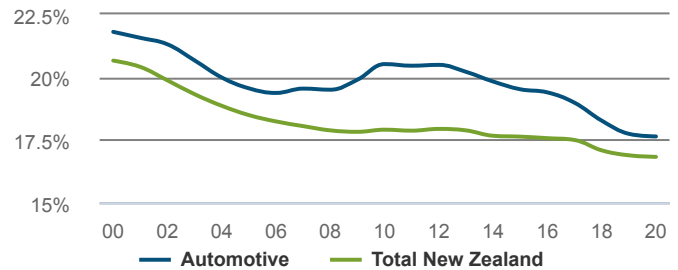

Automotive

NEW ZEALAND

How many people were self-employed in 2020?

11,097 Self-employed

Workers in the Automotive are more likely to be self-employed than workers in New Zealand as a whole.

17.6% self-employment rate
Total New Zealand: 16.8%