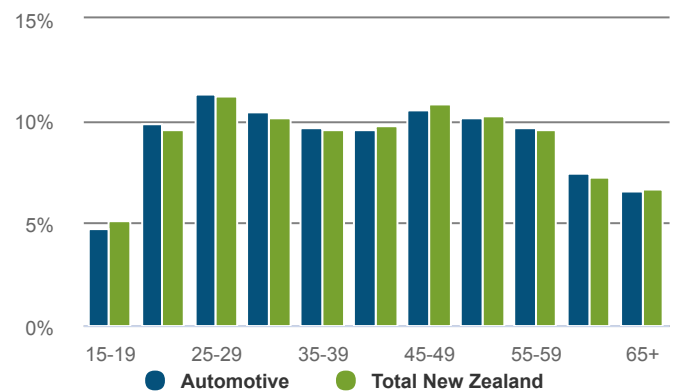

### 11,097 Self-employed

Workers in the Automotive are more likely to be self-employed than workers in New Zealand as a whole.

**17.6% self-employment rate**  
**Total New Zealand: 16.8%**

How productive was the sector in 2020?

### \$94,250 GDP/FTE

Total New Zealand: \$139,983

**0.7% P.A. change from 2015-2020.**  
 Total New Zealand: 0.2%

What was the age profile of workers in 2018?

What was the ethnicity of workers in 2018?

How many workers were female in 2020?