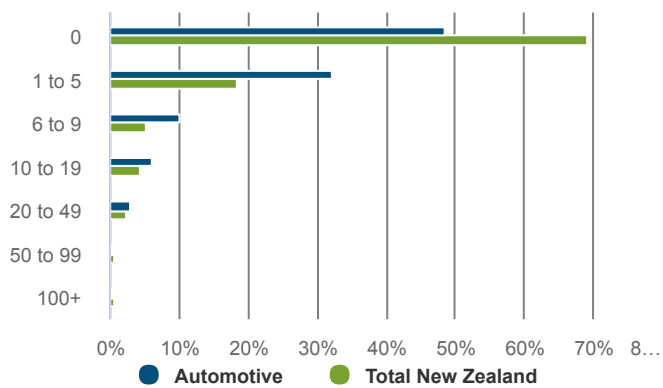

## NEW ZEALAND

How many people worked in the sector in 2020?

### 62,940 filled jobs

2.4% of 2,592,389 in New Zealand

CHANGE P.A	2015-2020	2021-2026
Automotive	2.5%	1.3%
Total New Zealand	2.4%	1.8%

What regions do people work in?

How many businesses were in the sector in 2020?

### 13,468 business units

2.3% of 593,574 in New Zealand

What were the top 5 occupations in 2020?