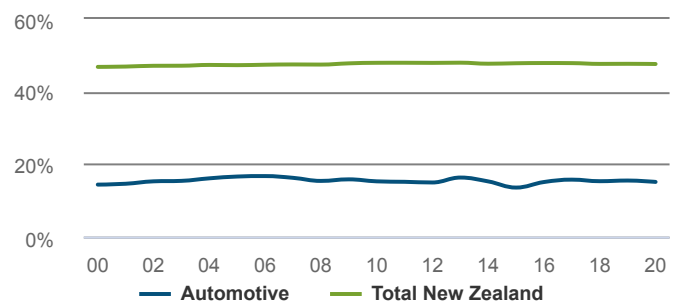

### 11,097 Self-employed

Workers in the Automotive are more likely to be self-employed than workers in New Zealand as a whole.

**17.6% self-employment rate**  
**Total New Zealand: 16.8%**

How productive was the sector in 2020?

### \$94,250 GDP/FTE

Total New Zealand: \$139,983

**0.7% P.A. change from 2015-2020.**  
 Total New Zealand: 0.2%

What was the age profile of workers in 2018?

What was the ethnicity of workers in 2018?

How many workers were female in 2020?

### 15.1% female

Total New Zealand: 47.6%

What were the workers highest quals in 2018?

How many hours were spent working in 2018?