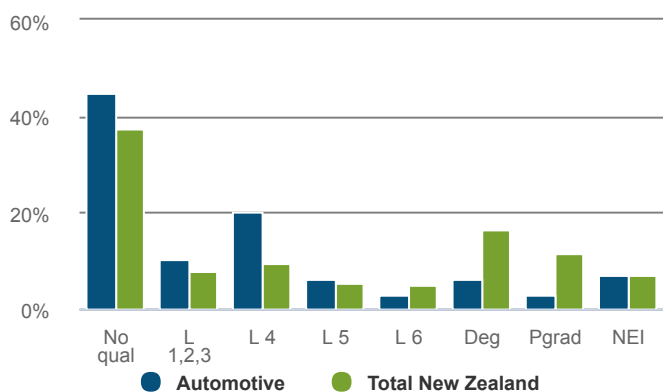

### 11,097 Self-employed

Workers in the Automotive are more likely to be self-employed than workers in New Zealand as a whole.

**17.6% self-employment rate**  
**Total New Zealand: 16.8%**

How productive was the sector in 2020?

### \$94,250 GDP/FTE

Total New Zealand: \$139,983

**0.7% P.A. change from 2015-2020.**  
 Total New Zealand: 0.2%

What was the age profile of workers in 2018?

What was the ethnicity of workers in 2018?

How many workers were female in 2020?

### 15.1% female

Total New Zealand: 47.6%

What were the workers highest quals in 2018?

How many hours were spent working in 2018?