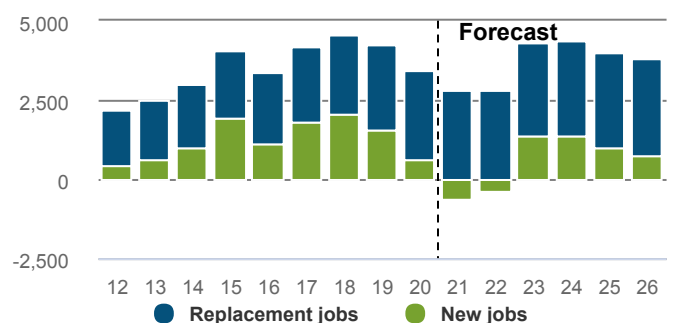

### 28,518 jobs: top 5 occupations

45.3% of total Automotive in New Zealand

OCCUPATION	LEVEL 2020	CHANGE 15-20 21-26 (F)	
Motor Mechanic (General)	17,999	2.2%	1.3%
Diesel Motor Mechanic	3,400	3.8%	2.4%
Sales Assistant (General)	3,339	2.5%	1.3%
Chief Executive or Managing Director	1,897	1.6%	0.4%
Automotive Electrician	1,882	2.8%	1.7%

How many people are likely to be in new roles in the sector between now and 2026?

### 21,068 Total job openings

Total New Zealand: 927,276

Total job openings (2021-2026) consists of:

- New jobs: 3,508
- Net Replacement job openings: 17,561

New job openings come from growth in total employment. Replacement job openings estimate individuals leaving an occupation (eg, retirement), net of individuals entering an occupation (eg, returning from parental leave).