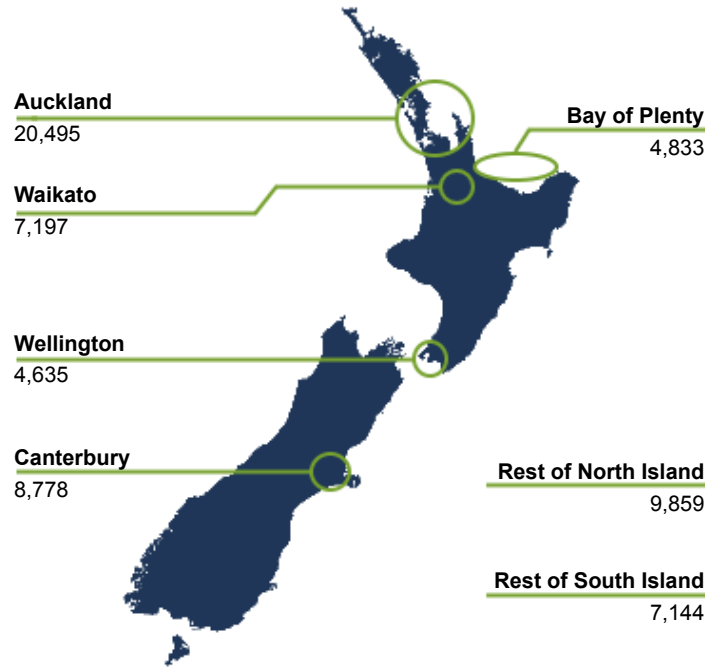

## NEW ZEALAND

How many people worked in the sector in 2020?

### 62,940 filled jobs

2.4% of 2,592,389 in New Zealand

CHANGE P.A	2015-2020	2021-2026
Automotive	2.5%	1.3%
Total New Zealand	2.4%	1.8%

What regions do people work in?

How many businesses were in the sector in 2020?

### 13,468 business units

2.3% of 593,574 in New Zealand

What were the top 5 occupations in 2020?