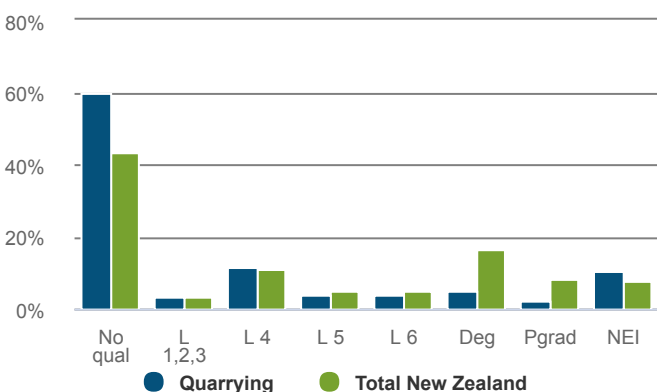

### What was the age profile of workers in 2013?

### What was the ethnicity of workers in 2013?

### How many workers were female in 2019?

**13.7% female**

**Total New Zealand: 47.7%**

### What were the workers highest quals in 2013?