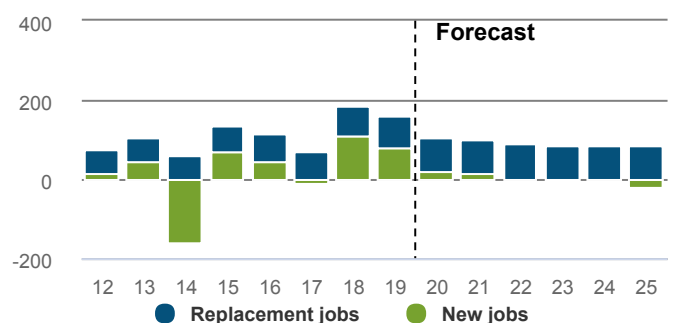

### 769 jobs: top 5 occupations

37.0% of total Quarrying in New Zealand

OCCUPATION	LEVEL 2019	CHANGE	
		14-19	20-25 (F)
Mining Support Worker	229	2.1%	-0.9%
Truck Driver (General)	177	2.0%	-3.1%
Production Manager (Mining)	166	2.8%	-0.9%
Labourers nec	106	3.1%	-0.3%
Loader Operator	91	2.5%	-1.8%

How many people are likely to be in new roles in the sector between now and 2025?

### 525 Total job openings

Total New Zealand: 924,932

Total job openings (2020-2025) consists of:

- New jobs: 13
- Net Replacement job openings: 512

New job openings come from growth in total employment. Replacement job openings estimate individuals leaving an occupation (eg, retirement), net of individuals entering an occupation (eg, returning from parental leave).