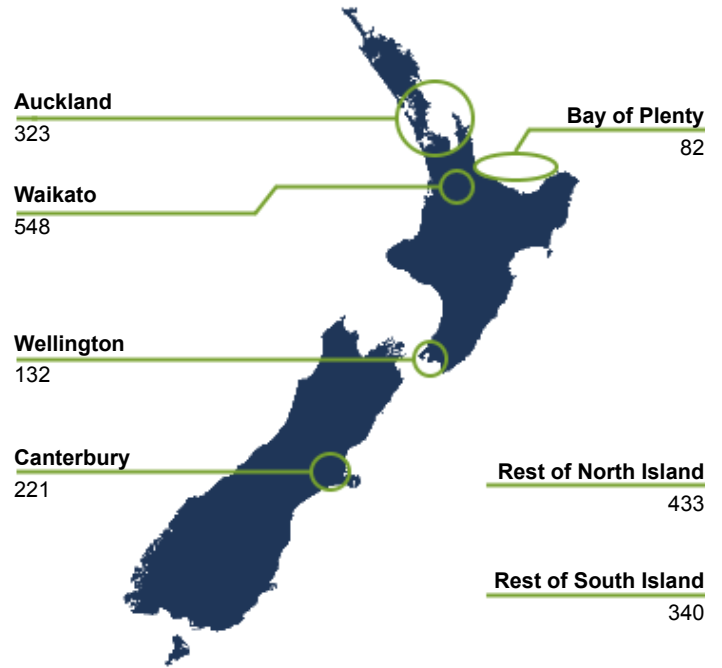

## NEW ZEALAND

How many people worked in the sector in 2019?

### 2,078 filled jobs

0.08% of 2,543,195 in New Zealand

CHANGE P.A.	2014-2019	2020-2025
Quarrying	3.1%	-0.08%
Total New Zealand	2.6%	1.6%

What regions do people work in?

How many businesses were in the sector in 2019?

### 366 business units

0.06% of 582,459 in New Zealand

What were the top 5 occupations in 2019?

## NEW ZEALAND