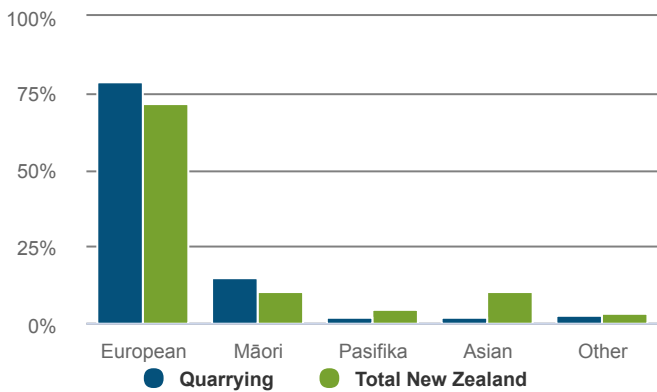

What was the ethnicity of workers in 2013?