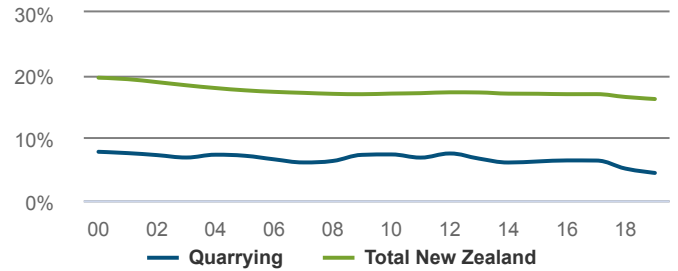

Quarrying

NEW ZEALAND

How many people were self-employed in 2019?

91 Self-employed

Workers in the Quarrying are less likely to be self-employed than workers in New Zealand as a whole.

4.4% self-employment rate
Total New Zealand: 16.2%