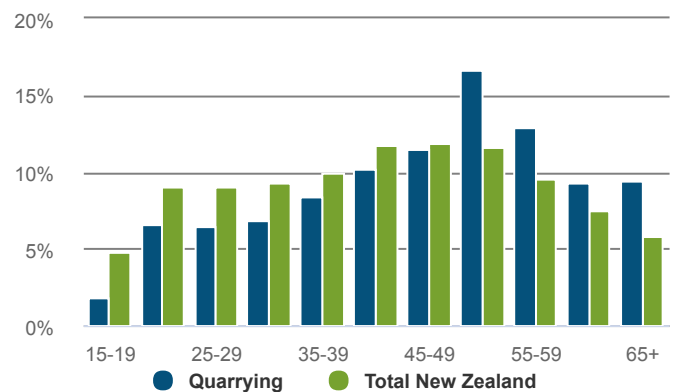

### How many people were self-employed in 2019?

**91 Self-employed**

Workers in the Quarrying are less likely to be self-employed than workers in New Zealand as a whole.

**4.4% self-employment rate**  
**Total New Zealand: 16.2%**

### What was the age profile of workers in 2013?