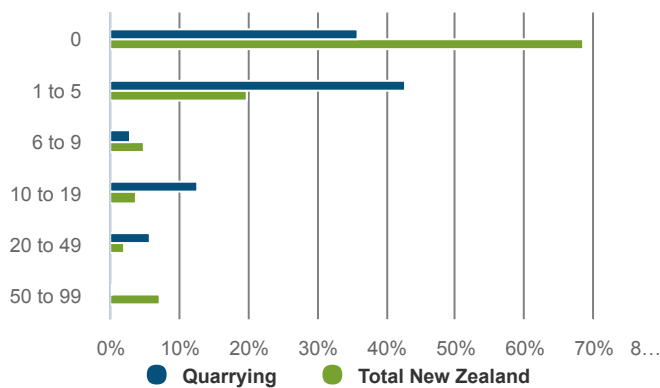

## NEW ZEALAND

How many people worked in the sector in 2019?

### 2,078 filled jobs

0.08% of 2,543,195 in New Zealand

CHANGE P.A.	2014-2019	2020-2025
Quarrying	3.1%	-0.08%
Total New Zealand	2.6%	1.6%

What regions do people work in?

How many businesses were in the sector in 2019?

### 366 business units

0.06% of 582,459 in New Zealand

What were the top 5 occupations in 2019?

### 769 jobs: top 5 occupations

37.0% of total Quarrying in New Zealand

OCCUPATION	LEVEL 2019	CHANGE	
		14-19	20-25 (F)
Mining Support Worker	229	2.1%	-0.9%
Truck Driver (General)	177	2.0%	-3.1%
Production Manager (Mining)	166	2.8%	-0.9%
Labourers nec	106	3.1%	-0.3%
Loader Operator	91	2.5%	-1.8%