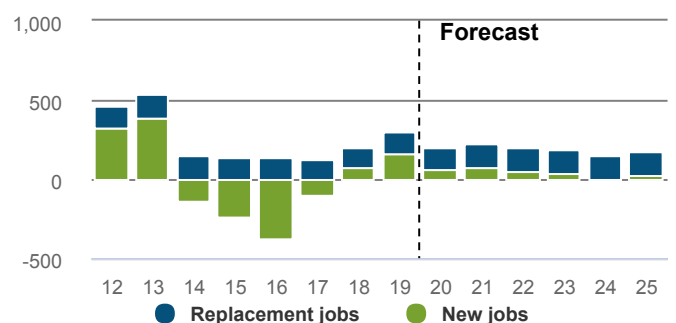

How many businesses were in the sector in 2019?

680 business units

0.1% of 582,459 in New Zealand

What were the top 5 occupations in 2019?

2,480 jobs: top 5 occupations

56.4% of total Mining and Exploration in New Zealand

OCCUPATION	LEVEL 2019	CHANGE	
		14-19	20-25 (F)
Driller	1,576	5.0%	1.8%
Miner	370	-6.8%	-0.7%
Driller's Assistant	231	3.0%	1.9%
Mining Support Worker	184	-6.9%	-1.4%
Truck Driver (General)	120	-8.3%	-0.8%

How many people are likely to be in new roles in the sector between now and 2025?

1,123 Total job openings

Total New Zealand: 924,932

Total job openings (2020-2025) consists of:

- New jobs: 245
- Net Replacement job openings: 878

New job openings come from growth in total employment. Replacement job openings estimate individuals leaving an occupation (eg, retirement), net of individuals entering an occupation (eg, returning from parental leave).