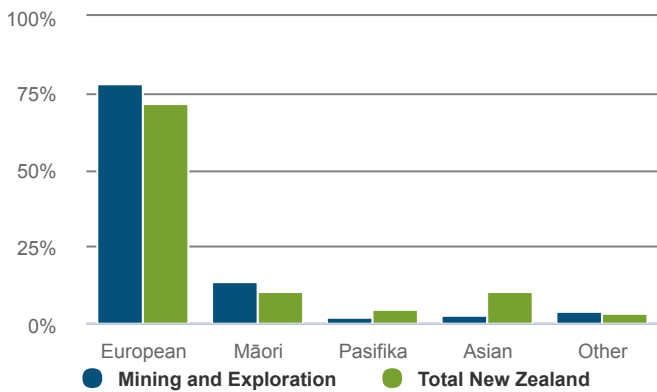

Mining and Exploration

NEW ZEALAND

How many people were self-employed in 2019?

529 Self-employed

Workers in the Mining and Exploration are less likely to be self-employed than workers in New Zealand as a whole.

12.0% self-employment rate
Total New Zealand: 16.2%

How productive was the sector in 2019?

\$2,619m GDP

0.9% of New Zealand GDP

CHANGE P.A	2014-2019	2009-2019
Mining and Exploration	-4.3%	-3.5%
Total New Zealand	3.4%	2.5%

\$606,000 GDP/FTE

Total New Zealand: \$129,832

-2.6% P.A. change from 2014-2019.
Total New Zealand: 0.4%

What was the age profile of workers in 2013?

What was the ethnicity of workers in 2013?

How many workers were female in 2019?

13.6% female

Total New Zealand: 47.7%

What were the workers highest quals in 2013?

How many hours were spent working in 2013?