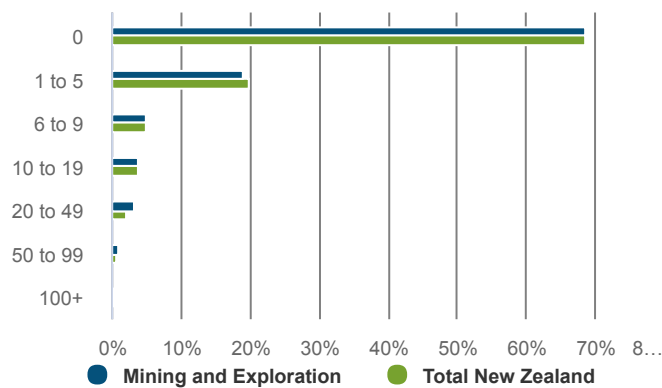

Mining and Exploration

NEW ZEALAND

How many people worked in the sector in 2019?

4,398 filled jobs

0.2% of 2,543,195 in New Zealand

What regions do people work in?

CHANGE P.A	2014-2019	2020-2025
Mining and Exploration	-2.0%	0.8%
Total New Zealand	2.6%	1.6%

How many businesses were in the sector in 2019?

680 business units

0.1% of 582,459 in New Zealand

What were the top 5 occupations in 2019?

2,480 jobs: top 5 occupations

56.4% of total Mining and Exploration in New Zealand