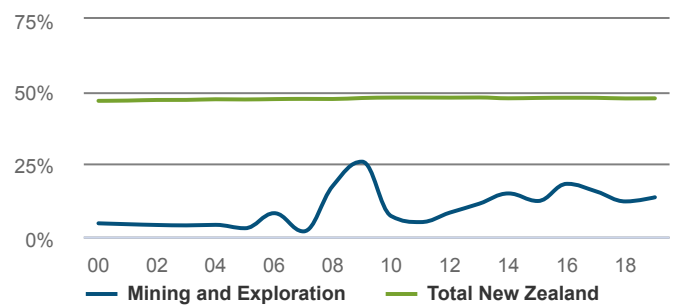

Mining and Exploration

NEW ZEALAND

How many people were self-employed in 2019?

529 Self-employed

Workers in the Mining and Exploration are less likely to be self-employed than workers in New Zealand as a whole.

12.0% self-employment rate
Total New Zealand: 16.2%

How productive was the sector in 2019?

\$2,619m GDP

0.9% of New Zealand GDP

CHANGE P.A	2014-2019	2009-2019
Mining and Exploration	-4.3%	-3.5%
Total New Zealand	3.4%	2.5%

\$606,000 GDP/FTE

Total New Zealand: \$129,832

-2.6% P.A. change from 2014-2019.
Total New Zealand: 0.4%

What was the age profile of workers in 2013?

What was the ethnicity of workers in 2013?

How many workers were female in 2019?

13.6% female

Total New Zealand: 47.7%

What were the workers highest quals in 2013?

How many hours were spent working in 2013?