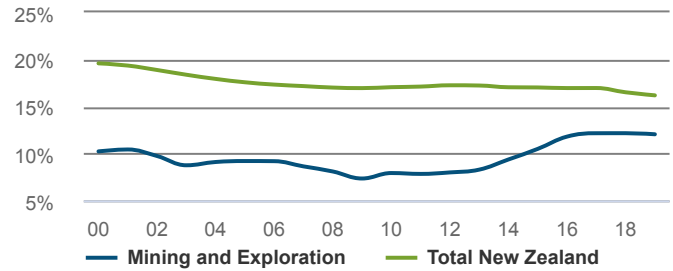

New job openings come from growth in total employment. Replacement job openings estimate individuals leaving an occupation (eg, retirement), net of individuals entering an occupation (eg, returning from parental leave).

Mining and Exploration

NEW ZEALAND

How many people were self-employed in 2019?

529 Self-employed

Workers in the Mining and Exploration are less likely to be self-employed than workers in New Zealand as a whole.

12.0% self-employment rate
Total New Zealand: 16.2%

How productive was the sector in 2019?

\$2,619m GDP

0.9% of New Zealand GDP

CHANGE P.A	2014-2019	2009-2019
Mining and Exploration	-4.3%	-3.5%
Total New Zealand	3.4%	2.5%