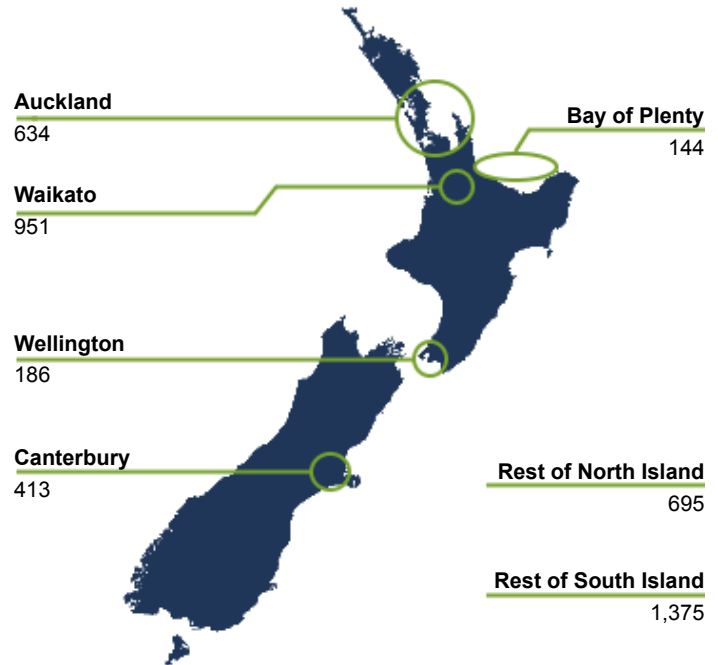

Mining and Exploration

NEW ZEALAND

How many people worked in the sector in 2019?

4,398 filled jobs

0.2% of 2,543,195 in New Zealand

What regions do people work in?

CHANGE P.A	2014-2019	2020-2025
Mining and Exploration	-2.0%	0.8%
Total New Zealand	2.6%	1.6%

How many businesses were in the sector in 2019?

680 business units

0.1% of 582,459 in New Zealand

What were the top 5 occupations in 2019?

2,480 jobs: top 5 occupations

56.4% of total Mining and Exploration in New Zealand