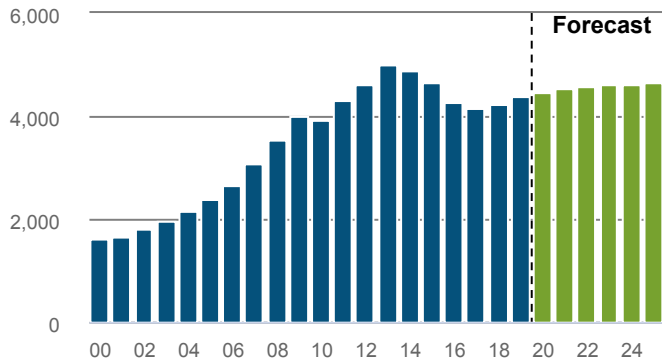

Mining and Exploration

NEW ZEALAND

How many people worked in the sector in 2019?

4,398 filled jobs

0.2% of 2,543,195 in New Zealand

What regions do people work in?

CHANGE P.A	2014-2019	2020-2025
Mining and Exploration	-2.0%	0.8%
Total New Zealand	2.6%	1.6%

How many businesses were in the sector in 2019?

680 business units

0.1% of 582,459 in New Zealand

What were the top 5 occupations in 2019?

2,480 jobs: top 5 occupations

56.4% of total Mining and Exploration in New Zealand