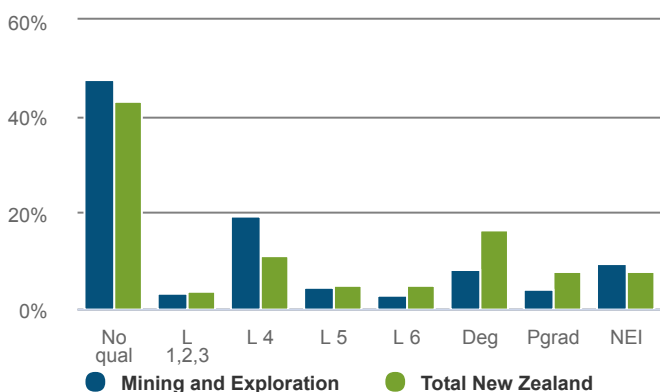

Mining and Exploration

NEW ZEALAND

How many people were self-employed in 2019?

529 Self-employed

Workers in the Mining and Exploration are less likely to be self-employed than workers in New Zealand as a whole.

12.0% self-employment rate
Total New Zealand: 16.2%

How productive was the sector in 2019?

\$2,619m GDP

0.9% of New Zealand GDP

CHANGE P.A	2014-2019	2009-2019
Mining and Exploration	-4.3%	-3.5%
Total New Zealand	3.4%	2.5%

\$606,000 GDP/FTE

Total New Zealand: \$129,832

-2.6% P.A. change from 2014-2019.
Total New Zealand: 0.4%

What was the age profile of workers in 2013?

What was the ethnicity of workers in 2013?

How many workers were female in 2019?

13.6% female

Total New Zealand: 47.7%

What were the workers highest quals in 2013?

How many hours were spent working in 2013?