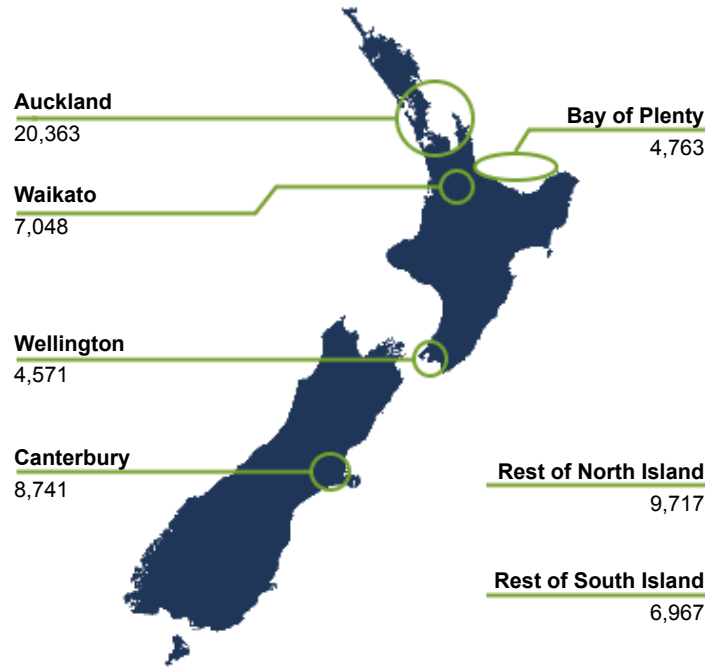

Automotive

NEW ZEALAND

How many people worked in the sector in 2019?

62,170 filled jobs

2.4% of 2,543,195 in New Zealand

CHANGE P.A	2014-2019	2020-2025
Automotive	2.9%	1.6%
Total New Zealand	2.6%	1.6%

What regions do people work in?

How many businesses were in the sector in 2019?

13,368 business units

2.3% of 582,459 in New Zealand

What were the top 5 occupations in 2019?

28,062 jobs: top 5 occupations

45.1% of total Automotive in New Zealand