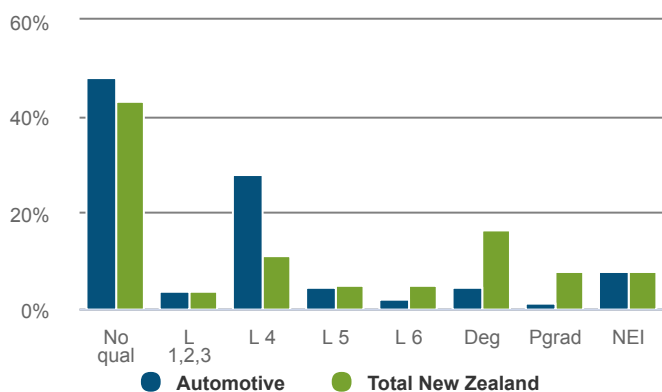

Automotive

NEW ZEALAND

How many people were self-employed in 2019?

10,953 Self-employed

Workers in the Automotive are more likely to be self-employed than workers in New Zealand as a whole.

17.6% self-employment rate
Total New Zealand: 16.2%

What was the age profile of workers in 2013?

What was the ethnicity of workers in 2013?

How many workers were female in 2019?

15.4% female

Total New Zealand: 47.7%

What were the workers highest quals in 2013?

How many hours were spent working in 2013?