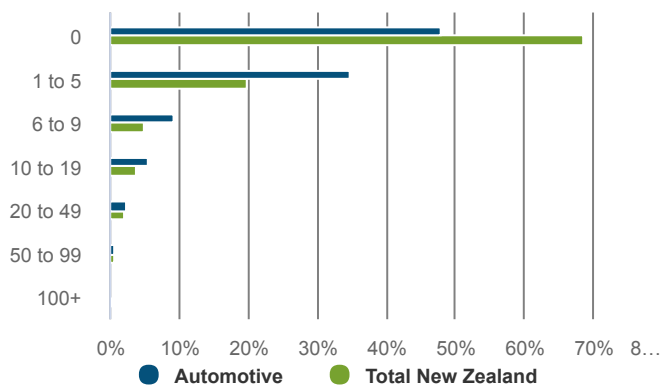

Automotive

NEW ZEALAND

How many people worked in the sector in 2019?

62,170 filled jobs

2.4% of 2,543,195 in New Zealand

CHANGE P.A	2014-2019	2020-2025
Automotive	2.9%	1.6%
Total New Zealand	2.6%	1.6%

What regions do people work in?

How many businesses were in the sector in 2019?

13,368 business units

2.3% of 582,459 in New Zealand

What were the top 5 occupations in 2019?

28,062 jobs: top 5 occupations

45.1% of total Automotive in New Zealand