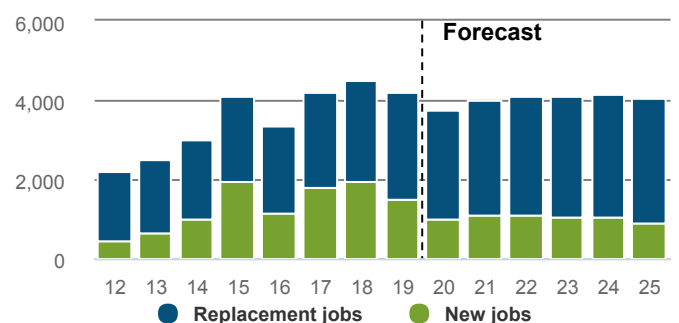

OCCUPATION	LEVEL 2019	CHANGE 14-19 20-25 (F)	
Motor Mechanic (General)	17,764	2.6%	1.4%
Diesel Motor Mechanic	3,294	4.1%	2.7%
Sales Assistant (General)	3,253	2.7%	1.5%
Chief Executive or Managing Director	1,890	2.1%	0.6%
Automotive Electrician	1,861	3.4%	1.8%

How many people are likely to be in new roles in the sector between now and 2025?

24,131 Total job openings

Total New Zealand: 924,932

Total job openings (2020-2025) consists of:

- New jobs: 6,142
- Net Replacement job openings: 17,989

New job openings come from growth in total employment. Replacement job openings estimate individuals leaving an occupation (eg, retirement), net of individuals entering an occupation (eg, returning from parental leave).