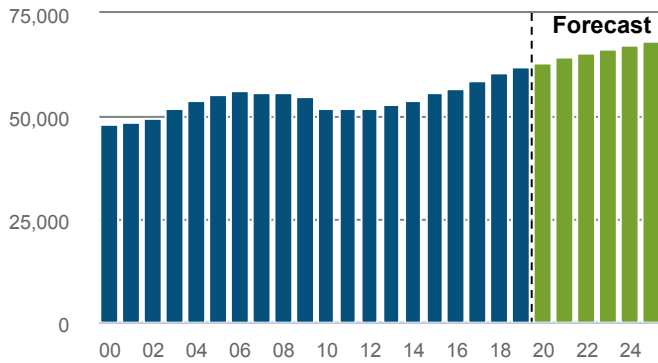

Automotive

NEW ZEALAND

How many people worked in the sector in 2019?

62,170 filled jobs

2.4% of 2,543,195 in New Zealand

CHANGE P.A	2014-2019	2020-2025
Automotive	2.9%	1.6%
Total New Zealand	2.6%	1.6%

What regions do people work in?

How many businesses were in the sector in 2019?

13,368 business units

2.3% of 582,459 in New Zealand

What were the top 5 occupations in 2019?

28,062 jobs: top 5 occupations

45.1% of total Automotive in New Zealand