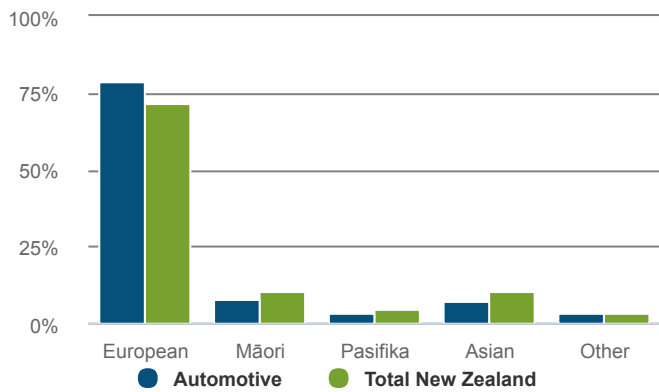

Automotive

NEW ZEALAND

How many people were self-employed in 2019?

10,953 Self-employed

Workers in the Automotive are more likely to be self-employed than workers in New Zealand as a whole.

17.6% self-employment rate
Total New Zealand: 16.2%

How productive was the sector in 2019?

\$5,293m GDP

1.8% of New Zealand GDP

CHANGE P.A	2014-2019	2009-2019
Automotive	4.8%	3.1%
Total New Zealand	3.4%	2.5%

\$89,265 GDP/FTE

Total New Zealand: \$129,832

1.4% P.A. change from 2014-2019.
 Total New Zealand: 0.4%

What was the age profile of workers in 2013?

What was the ethnicity of workers in 2013?

How many workers were female in 2019?

15.4% female

Total New Zealand: 47.7%

What were the workers highest quals in 2013?