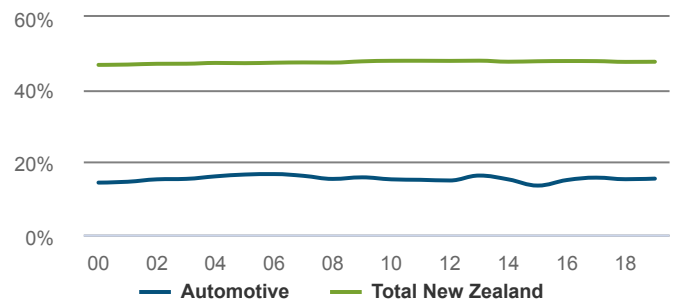

Automotive

NEW ZEALAND

How many people were self-employed in 2019?

10,953 Self-employed

Workers in the Automotive are more likely to be self-employed than workers in New Zealand as a whole.

17.6% self-employment rate
Total New Zealand: 16.2%

What was the age profile of workers in 2013?

What was the ethnicity of workers in 2013?

How many workers were female in 2019?

15.4% female

Total New Zealand: 47.7%

What were the workers highest quals in 2013?

How many hours were spent working in 2013?