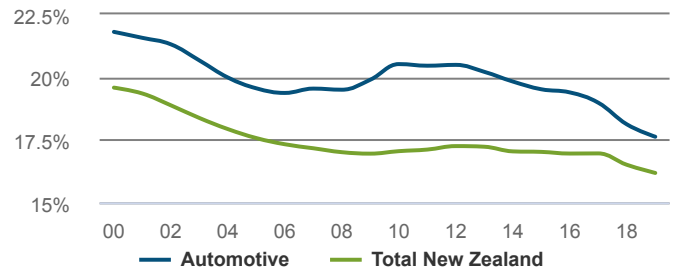

New job openings come from growth in total employment. Replacement job openings estimate individuals leaving an occupation (eg, retirement), net of individuals entering an occupation (eg, returning from parental leave).

Automotive

NEW ZEALAND

How many people were self-employed in 2019?

10,953 Self-employed

Workers in the Automotive are more likely to be self-employed than workers in New Zealand as a whole.

17.6% self-employment rate
Total New Zealand: 16.2%

How productive was the sector in 2019?

\$5,293m GDP

1.8% of New Zealand GDP

CHANGE P.A	2014-2019	2009-2019
Automotive	4.8%	3.1%
Total New Zealand	3.4%	2.5%

\$89,265 GDP/FTE

Total New Zealand: \$129,832

1.4% P.A. change from 2014-2019.
 Total New Zealand: 0.4%