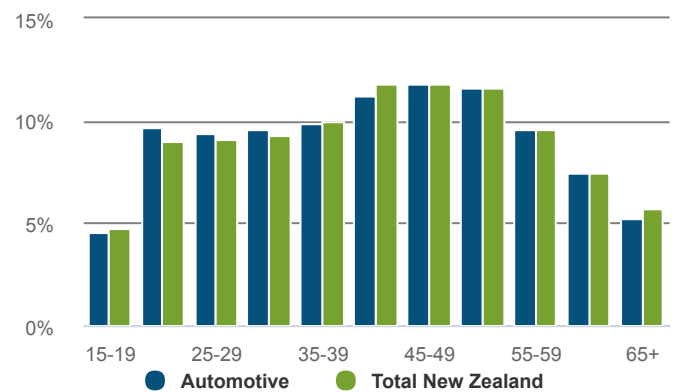

Automotive

NEW ZEALAND

How many people were self-employed in 2019?

10,953 Self-employed

Workers in the Automotive are more likely to be self-employed than workers in New Zealand as a whole.

17.6% self-employment rate
Total New Zealand: 16.2%

How productive was the sector in 2019?

\$5,293m GDP

1.8% of New Zealand GDP

CHANGE P.A	2014-2019	2009-2019
Automotive	4.8%	3.1%
Total New Zealand	3.4%	2.5%

\$89,265 GDP/FTE

Total New Zealand: \$129,832

1.4% P.A. change from 2014-2019.
 Total New Zealand: 0.4%

What was the age profile of workers in 2013?

What was the ethnicity of workers in 2013?

How many workers were female in 2019?

15.4% female

Total New Zealand: 47.7%

What were the workers highest quals in 2013?