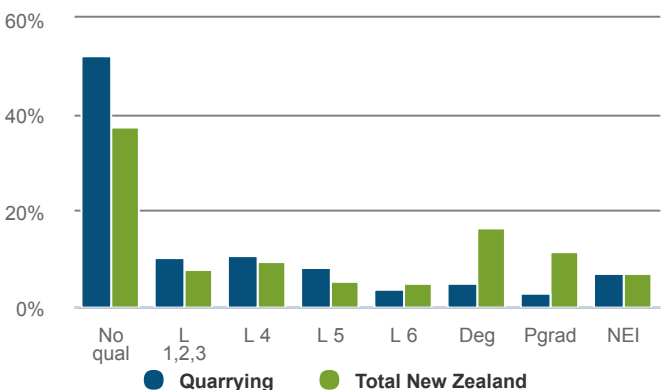

### What was the age profile of workers in 2018?

### What was the ethnicity of workers in 2018?

### How many workers were female in 2019?

**13.7% female**

**Total New Zealand: 47.7%**

### What were the workers highest quals in 2018?