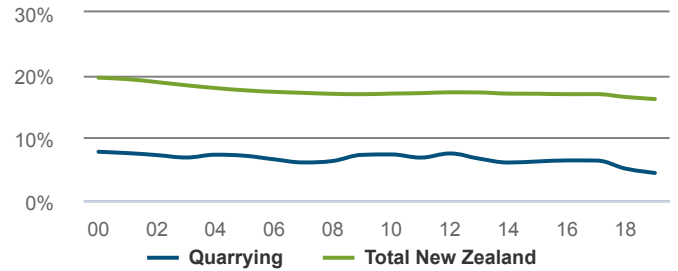

Quarrying

NEW ZEALAND

How many people were self-employed in 2019?

91 Self-employed

Workers in the Quarrying are less likely to be self-employed than workers in New Zealand as a whole.

4.4% self-employment rate
Total New Zealand: 16.2%