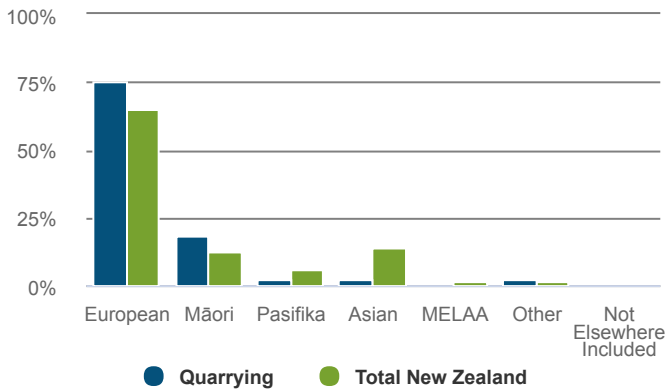

What was the ethnicity of workers in 2018?