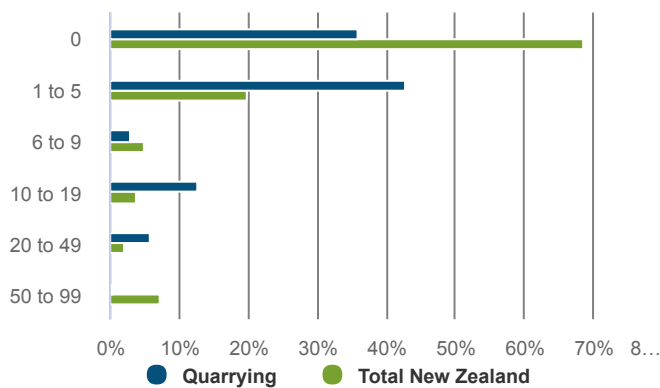

## NEW ZEALAND

How many people worked in the sector in 2019?

### 2,078 filled jobs

0.08% of 2,543,195 in New Zealand

CHANGE P.A	2014-2019	2020-2025
Quarrying	3.1%	1.6%
Total New Zealand	2.6%	0.8%

What regions do people work in?

How many businesses were in the sector in 2019?

### 366 business units

0.06% of 582,459 in New Zealand

What were the top 5 occupations in 2019?

### 769 jobs: top 5 occupations

37.0% of total Quarrying in New Zealand

OCCUPATION	LEVEL 2019	CHANGE 14-19 20-25 (F)	
Mining Support Worker	229	2.1%	1.0%
Truck Driver (General)	177	2.0%	-2.0%
Production Manager (Mining)	166	2.8%	0.8%
Labourers nec	106	3.1%	1.7%
Loader Operator	91	2.5%	0%