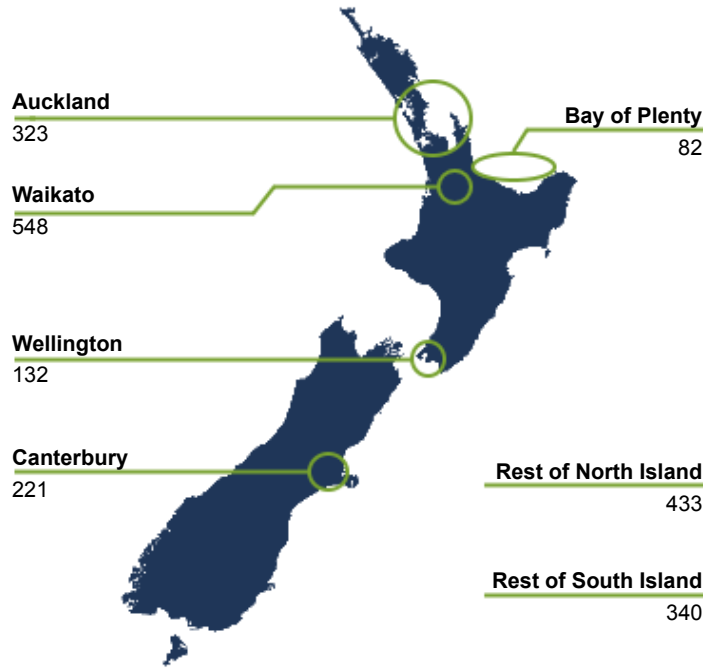

## NEW ZEALAND

How many people worked in the sector in 2019?

### 2,078 filled jobs

0.08% of 2,543,195 in New Zealand

CHANGE P.A	2014-2019	2020-2025
Quarrying	3.1%	1.6%
Total New Zealand	2.6%	0.8%

What regions do people work in?

How many businesses were in the sector in 2019?

### 366 business units

0.06% of 582,459 in New Zealand

What were the top 5 occupations in 2019?

## NEW ZEALAND