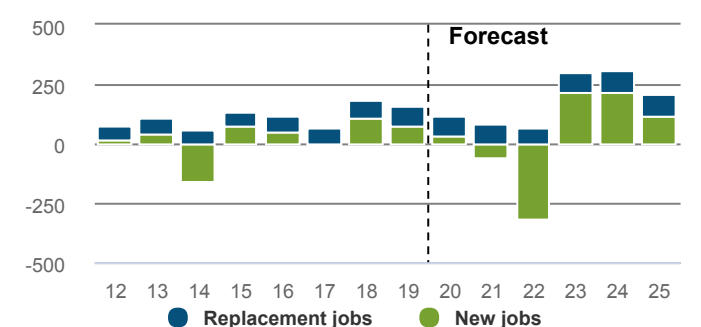

### 769 jobs: top 5 occupations

37.0% of total Quarrying in New Zealand

OCCUPATION	LEVEL 2019	CHANGE 14-19 20-25 (F)	
Mining Support Worker	229	2.1%	1.0%
Truck Driver (General)	177	2.0%	-2.0%
Production Manager (Mining)	166	2.8%	0.8%
Labourers nec	106	3.1%	1.7%
Loader Operator	91	2.5%	0%

How many people are likely to be in new roles in the sector between now and 2025?

### 711 Total job openings

Total New Zealand: 793,473

Total job openings (2020-2025) consists of:

- New jobs: 212
- Net Replacement job openings: 499

New job openings come from growth in total employment. Replacement job openings estimate individuals leaving an occupation (eg, retirement), net of individuals entering an occupation (eg, returning from parental leave).