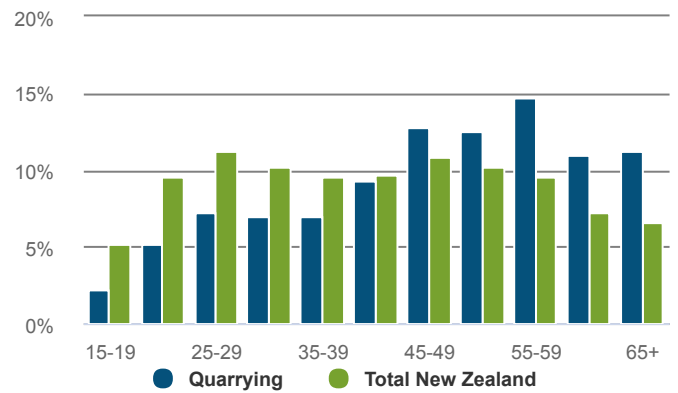

### How many people were self-employed in 2019?

**91 Self-employed**

Workers in the Quarrying are less likely to be self-employed than workers in New Zealand as a whole.

**4.4% self-employment rate**  
**Total New Zealand: 16.2%**

### What was the age profile of workers in 2018?