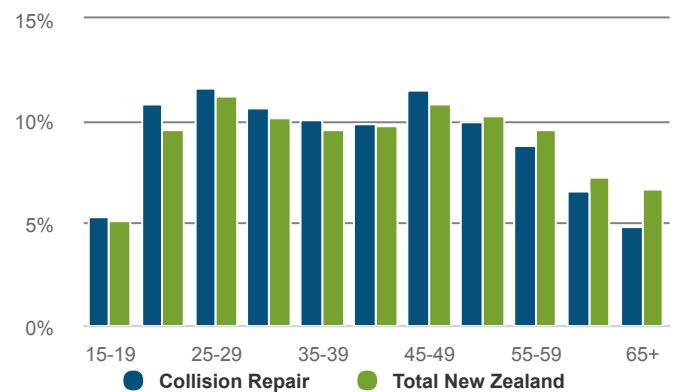

### 2,454 Self-employed

Workers in the Collision Repair are more likely to be self-employed than workers in New Zealand as a whole.

**23.2% self-employment rate**  
**Total New Zealand: 16.2%**

How productive was the sector in 2019?

### \$60,307 GDP/FTE

**Total New Zealand: \$129,832**

**0.3% P.A. change from 2014-2019.**  
**Total New Zealand: 0.4%**

What was the age profile of workers in 2018?

What was the ethnicity of workers in 2018?