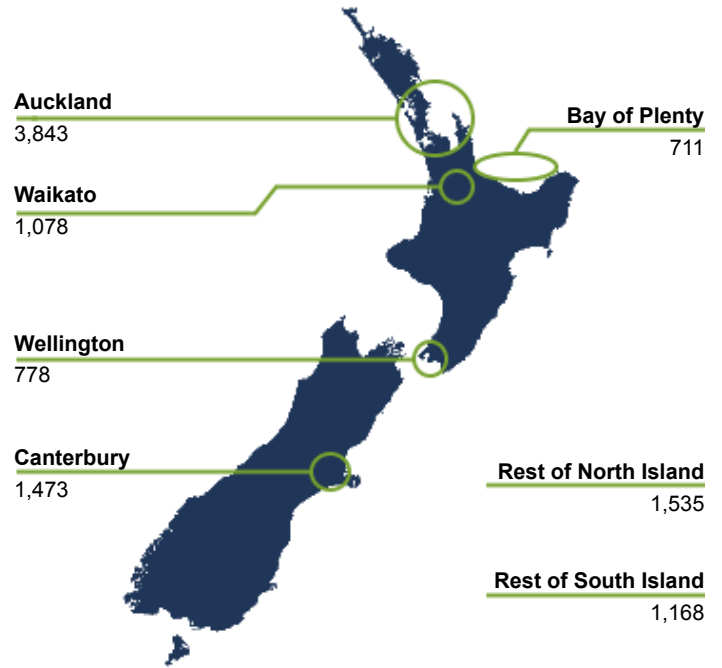

## NEW ZEALAND

How many people worked in the sector in 2019?

### 10,587 filled jobs

0.4% of 2,543,195 in New Zealand

What regions do people work in?

CHANGE P.A	2014-2019	2020-2025
Collision Repair	2.4%	-0.4%
Total New Zealand	2.6%	0.8%

How many businesses were in the sector in 2019?

### 2,488 business units

0.4% of 582,459 in New Zealand

What were the top 5 occupations in 2019?