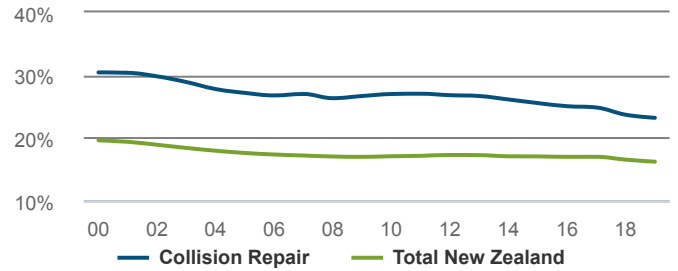

Collision Repair

NEW ZEALAND

How many people were self-employed in 2019?

2,454 Self-employed

Workers in the Collision Repair are more likely to be self-employed than workers in New Zealand as a whole.

23.2% self-employment rate
Total New Zealand: 16.2%