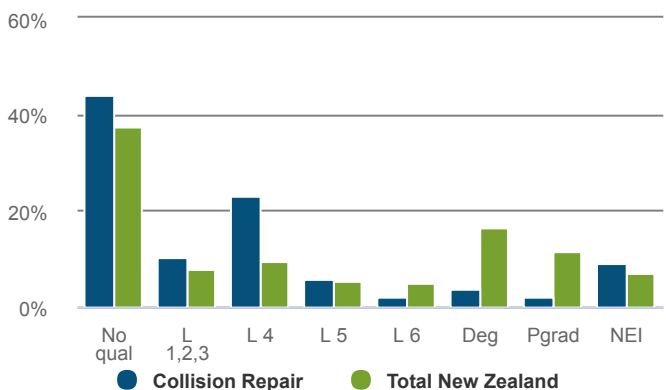

What were the workers highest quals in 2018?