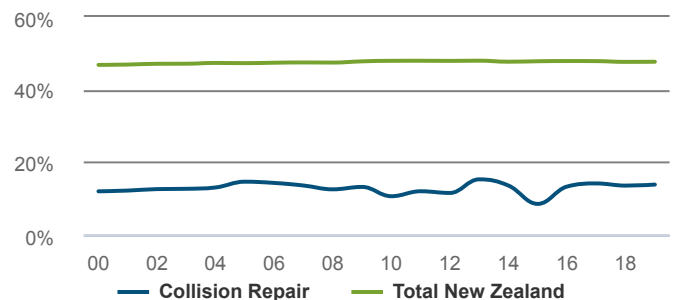

How many workers were female in 2019?

13.8% female

Total New Zealand: 47.7%