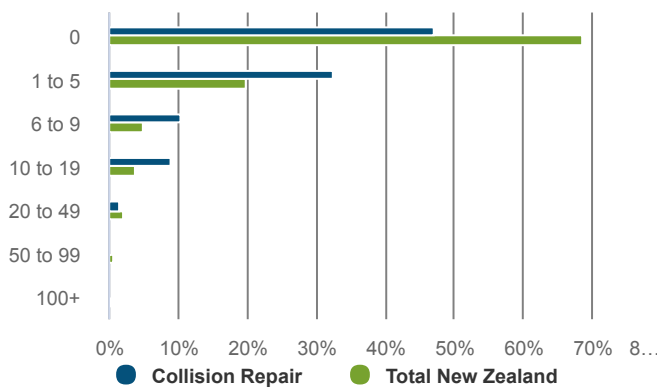

## NEW ZEALAND

How many people worked in the sector in 2019?

### 10,587 filled jobs

0.4% of 2,543,195 in New Zealand

What regions do people work in?

CHANGE P.A	2014-2019	2020-2025
Collision Repair	2.4%	-0.4%
Total New Zealand	2.6%	0.8%

How many businesses were in the sector in 2019?

### 2,488 business units

0.4% of 582,459 in New Zealand

What were the top 5 occupations in 2019?