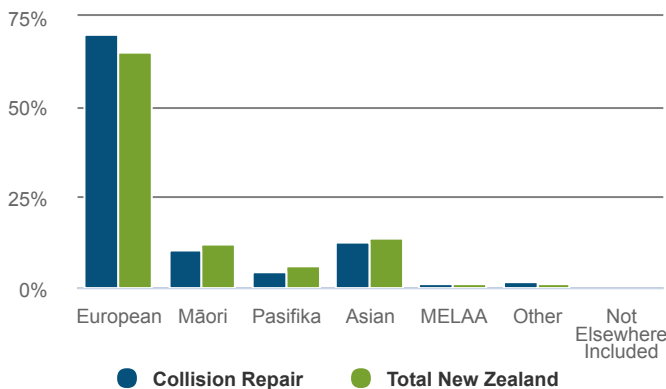

### 2,454 Self-employed

Workers in the Collision Repair are more likely to be self-employed than workers in New Zealand as a whole.

**23.2% self-employment rate**  
**Total New Zealand: 16.2%**

How productive was the sector in 2019?

### \$60,307 GDP/FTE

**Total New Zealand: \$129,832**

**0.3% P.A. change from 2014-2019.**  
**Total New Zealand: 0.4%**

What was the age profile of workers in 2018?

What was the ethnicity of workers in 2018?