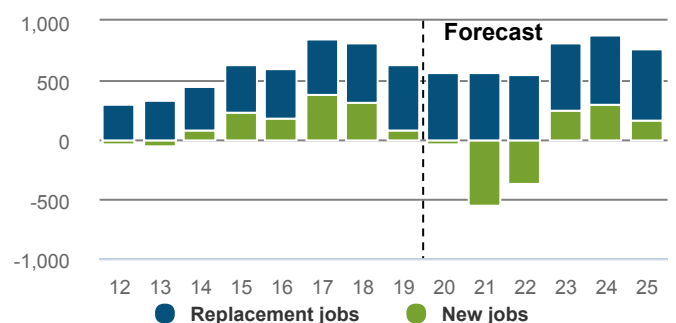

### 6,222 jobs: top 5 occupations

58.8% of total Collision Repair in New Zealand

OCCUPATION	LEVEL 2019	CHANGE	
		14-19	20-25 (F)
Panelbeater	3,301	1.7%	-1.0%
Vehicle Painter	1,364	2.1%	-0.7%
Car Detailer	649	2.2%	-0.7%
Industrial Spraypainter	469	0.4%	-2.6%
Motor Mechanic (General)	440	3.6%	0.7%

How many people are likely to be in new roles in the sector between now and 2025?

### 3,197 Total job openings

Total New Zealand: 793,473

Total job openings (2020-2025) consists of:

- New jobs: -227
- Net Replacement job openings: 3,424

New job openings come from growth in total employment. Replacement job openings estimate individuals leaving an occupation (eg, retirement), net of individuals entering an occupation (eg, returning from parental leave).