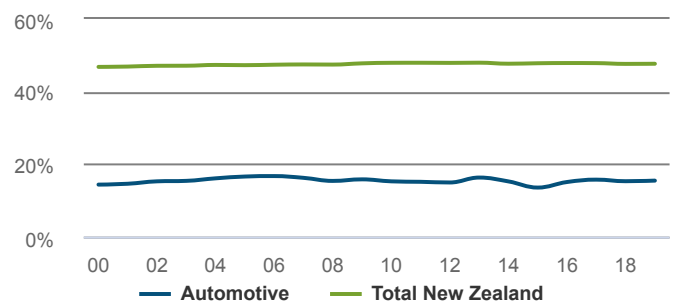

Automotive

NEW ZEALAND

How many people were self-employed in 2019?

10,953 Self-employed

Workers in the Automotive are more likely to be self-employed than workers in New Zealand as a whole.

17.6% self-employment rate
Total New Zealand: 16.2%

What was the age profile of workers in 2018?

What was the ethnicity of workers in 2018?

How many workers were female in 2019?

15.4% female

Total New Zealand: 47.7%

What were the workers highest quals in 2018?

How many hours were spent working in 2018?