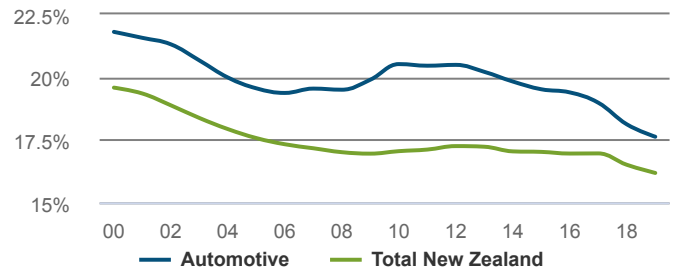

New job openings come from growth in total employment. Replacement job openings estimate individuals leaving an occupation (eg, retirement), net of individuals entering an occupation (eg, returning from parental leave).

Automotive

NEW ZEALAND

How many people were self-employed in 2019?

10,953 Self-employed

Workers in the Automotive are more likely to be self-employed than workers in New Zealand as a whole.

17.6% self-employment rate
Total New Zealand: 16.2%

How productive was the sector in 2019?

\$5,293m GDP

1.8% of New Zealand GDP

CHANGE P.A.	2014-2019	2009-2019
Automotive	4.8%	3.1%
Total New Zealand	3.4%	2.5%

\$89,265 GDP/FTE

Total New Zealand: \$129,832

1.4% P.A. change from 2014-2019.
 Total New Zealand: 0.4%