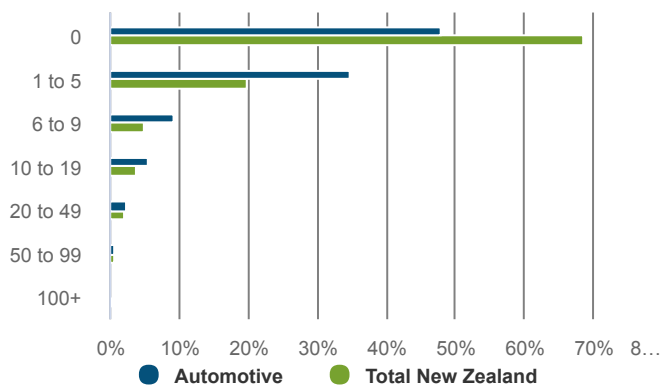

Automotive

NEW ZEALAND

How many people worked in the sector in 2019?

62,170 filled jobs

2.4% of 2,543,195 in New Zealand

CHANGE P.A	2014-2019	2020-2025
Automotive	2.9%	0.8%
Total New Zealand	2.6%	0.8%

What regions do people work in?

How many businesses were in the sector in 2019?

13,368 business units

2.3% of 582,459 in New Zealand

What were the top 5 occupations in 2019?

28,062 jobs: top 5 occupations

45.1% of total Automotive in New Zealand