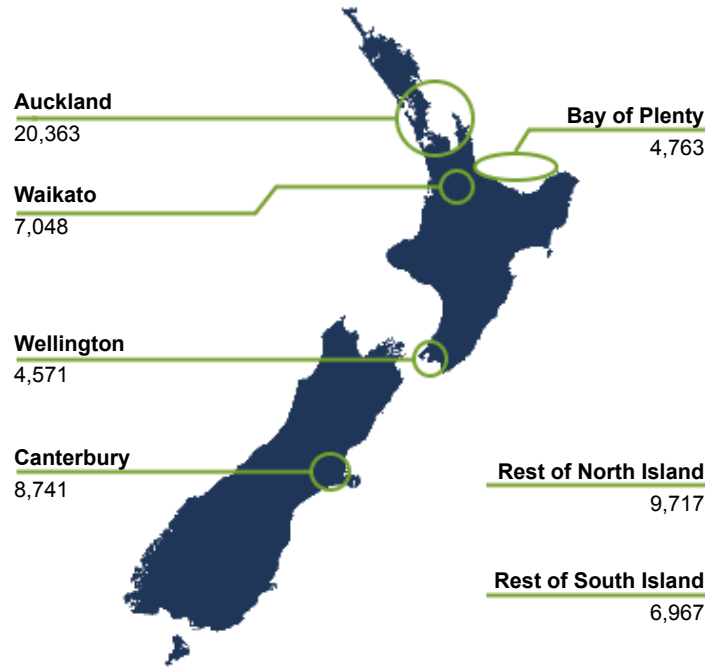

Automotive

NEW ZEALAND

How many people worked in the sector in 2019?

62,170 filled jobs

2.4% of 2,543,195 in New Zealand

CHANGE P.A	2014-2019	2020-2025
Automotive	2.9%	0.8%
Total New Zealand	2.6%	0.8%

What regions do people work in?

How many businesses were in the sector in 2019?

13,368 business units

2.3% of 582,459 in New Zealand

What were the top 5 occupations in 2019?

28,062 jobs: top 5 occupations

45.1% of total Automotive in New Zealand