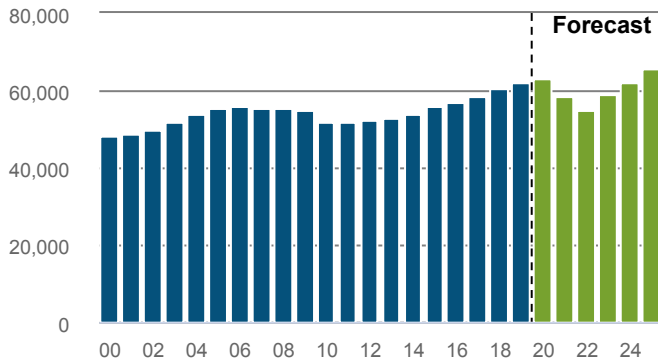

Automotive

NEW ZEALAND

How many people worked in the sector in 2019?

62,170 filled jobs

2.4% of 2,543,195 in New Zealand

CHANGE P.A	2014-2019	2020-2025
Automotive	2.9%	0.8%
Total New Zealand	2.6%	0.8%

What regions do people work in?

How many businesses were in the sector in 2019?

13,368 business units

2.3% of 582,459 in New Zealand

What were the top 5 occupations in 2019?

28,062 jobs: top 5 occupations

45.1% of total Automotive in New Zealand