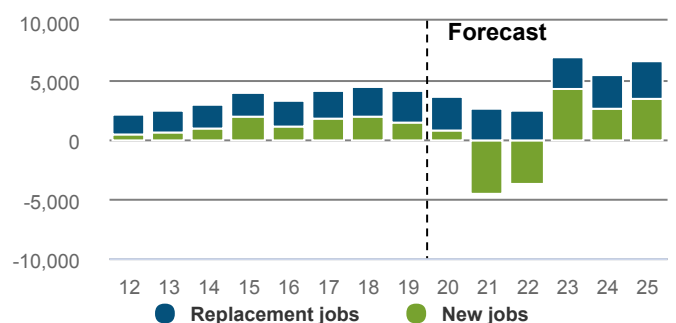

OCCUPATION	LEVEL 2019	CHANGE 14-19 20-25 (F)	
Motor Mechanic (General)	17,764	2.6%	0.6%
Diesel Motor Mechanic	3,294	4.1%	1.9%
Sales Assistant (General)	3,253	2.7%	0.3%
Chief Executive or Managing Director	1,890	2.1%	-0.2%
Automotive Electrician	1,861	3.4%	1.0%

How many people are likely to be in new roles in the sector between now and 2025?

19,736 Total job openings

Total New Zealand: 793,473

Total job openings (2020-2025) consists of:

- New jobs: 3,263
- Net Replacement job openings: 16,473

New job openings come from growth in total employment. Replacement job openings estimate individuals leaving an occupation (eg, retirement), net of individuals entering an occupation (eg, returning from parental leave).