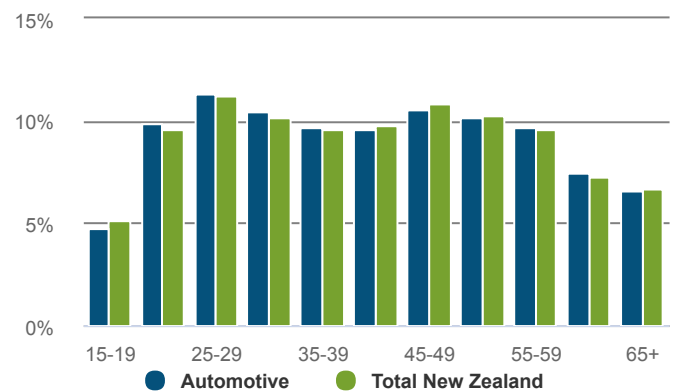

Automotive

NEW ZEALAND

How many people were self-employed in 2019?

10,953 Self-employed

Workers in the Automotive are more likely to be self-employed than workers in New Zealand as a whole.

17.6% self-employment rate
Total New Zealand: 16.2%

How productive was the sector in 2019?

\$5,293m GDP

1.8% of New Zealand GDP

CHANGE P.A.	2014-2019	2009-2019
Automotive	4.8%	3.1%
Total New Zealand	3.4%	2.5%

\$89,265 GDP/FTE

Total New Zealand: \$129,832

1.4% P.A. change from 2014-2019.
 Total New Zealand: 0.4%

What was the age profile of workers in 2018?

What was the ethnicity of workers in 2018?

How many workers were female in 2019?

15.4% female

Total New Zealand: 47.7%

What were the workers highest quals in 2018?