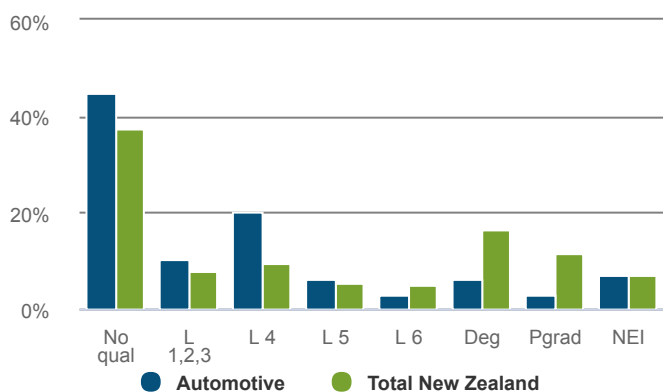

Automotive

NEW ZEALAND

How many people were self-employed in 2019?

10,953 Self-employed

Workers in the Automotive are more likely to be self-employed than workers in New Zealand as a whole.

17.6% self-employment rate
Total New Zealand: 16.2%

What was the age profile of workers in 2018?

What was the ethnicity of workers in 2018?

How many workers were female in 2019?

15.4% female

Total New Zealand: 47.7%

What were the workers highest quals in 2018?

How many hours were spent working in 2018?