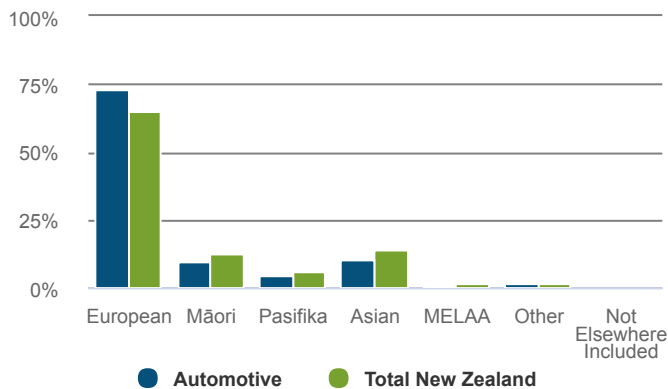

Automotive

NEW ZEALAND

How many people were self-employed in 2019?

10,953 Self-employed

Workers in the Automotive are more likely to be self-employed than workers in New Zealand as a whole.

17.6% self-employment rate
Total New Zealand: 16.2%

How productive was the sector in 2019?

\$5,293m GDP

1.8% of New Zealand GDP

CHANGE P.A.	2014-2019	2009-2019
Automotive	4.8%	3.1%
Total New Zealand	3.4%	2.5%

\$89,265 GDP/FTE

Total New Zealand: \$129,832

1.4% P.A. change from 2014-2019.
 Total New Zealand: 0.4%

What was the age profile of workers in 2018?

What was the ethnicity of workers in 2018?

How many workers were female in 2019?

15.4% female

Total New Zealand: 47.7%

What were the workers highest quals in 2018?