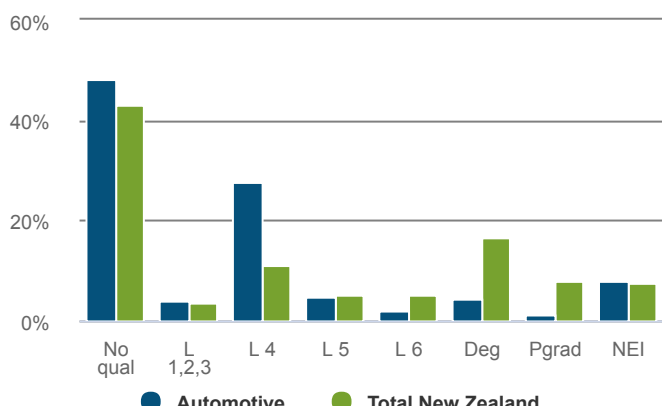

### 11,080 Self-employed

Workers in the Automotive are more likely to be self-employed than workers in New Zealand as a whole.

**18% self-employment rate**  
**Total New Zealand: 17%**

How productive was the sector in 2018?

### \$72,632 GDP/FTE

Total New Zealand: \$107,400

1.1% P.A. change from 2013-2018.  
 Total New Zealand: 0.4%

What was the age profile of workers in 2013?

What was the ethnicity of workers in 2013?

How many workers were female in 2018?

### 15% female

Total New Zealand: 48%

What were the workers highest quals in 2013?

How many hours were spent working in 2013?