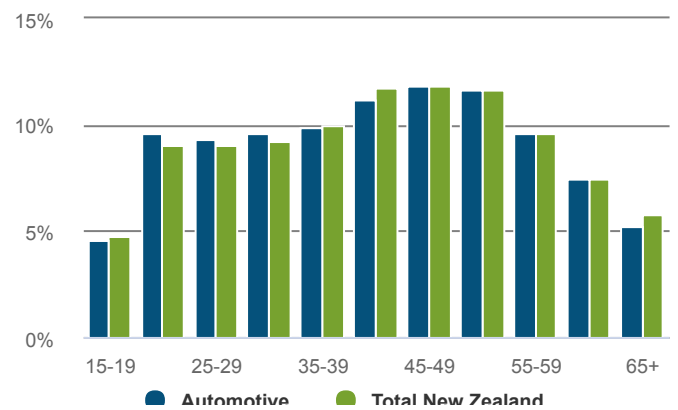

### 11,080 Self-employed

Workers in the Automotive are more likely to be self-employed than workers in New Zealand as a whole.

**18% self-employment rate**  
**Total New Zealand: 17%**

How productive was the sector in 2018?

### \$72,632 GDP/FTE

Total New Zealand: \$107,400

1.1% P.A. change from 2013-2018.  
 Total New Zealand: 0.4%

What was the age profile of workers in 2013?

What was the ethnicity of workers in 2013?

How many workers were female in 2018?

### 15% female

Total New Zealand: 48%

What were the workers highest quals in 2013?

How many hours were spent working in 2013?