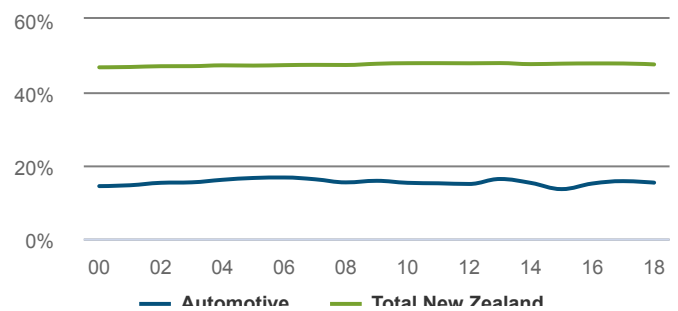

### 11,080 Self-employed

Workers in the Automotive are more likely to be self-employed than workers in New Zealand as a whole.

**18% self-employment rate**  
**Total New Zealand: 17%**

How productive was the sector in 2018?

### \$72,632 GDP/FTE

Total New Zealand: \$107,400

1.1% P.A. change from 2013-2018.  
 Total New Zealand: 0.4%

What was the age profile of workers in 2013?

What was the ethnicity of workers in 2013?

How many workers were female in 2018?

### 15% female

Total New Zealand: 48%

What were the workers highest quals in 2013?

How many hours were spent working in 2013?