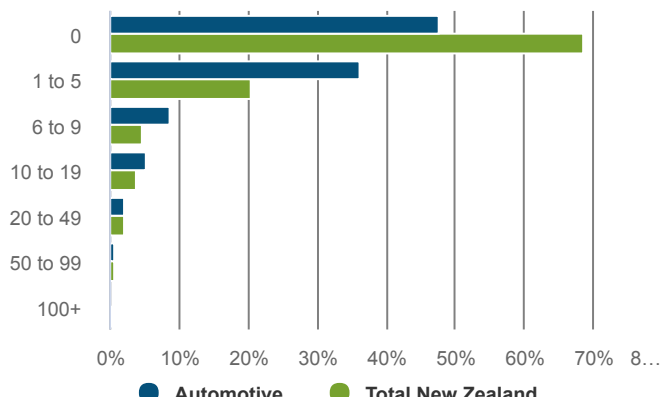

## NEW ZEALAND

How many people worked in the sector in 2018?

### 60,884 filled jobs

2.4% of 2,494,515 in New Zealand

CHANGE P.A	2013-2018	2018-2024
<b>Automotive</b>	<b>2.9%</b>	<b>1.1%</b>
Total New Zealand	2.5%	1.8%

Where did people work in 2018?

How many businesses were in the sector in 2018?

### 13,233 business units

2.3% of 569,907 in New Zealand

What were the top 5 occupations in 2018?