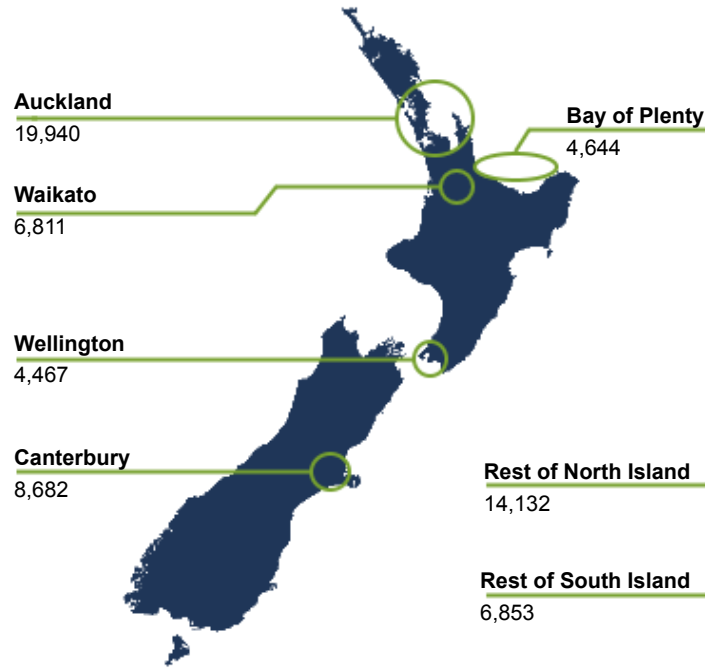

## NEW ZEALAND

How many people worked in the sector in 2018?

### 60,884 filled jobs

2.4% of 2,494,515 in New Zealand

CHANGE P.A	2013-2018	2018-2024
<b>Automotive</b>	<b>2.9%</b>	<b>1.1%</b>
Total New Zealand	2.5%	1.8%

Where did people work in 2018?

How many businesses were in the sector in 2018?

### 13,233 business units

2.3% of 569,907 in New Zealand

What were the top 5 occupations in 2018?