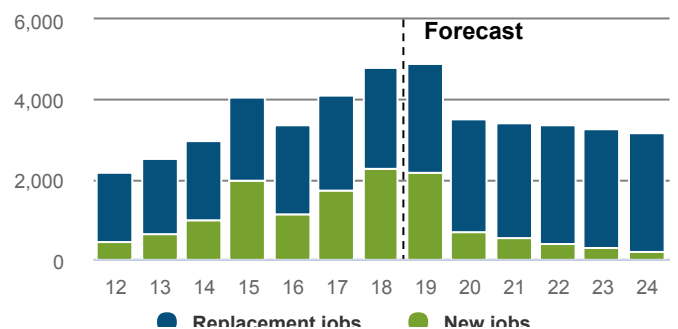

### 27,489: top 5 occupations

45% of total Automotive in New Zealand

OCCUPATION	LEVEL 2018	CHANGE 13-18	CHANGE 18-24 (F)
Motor Mechanic (General)	17,442	2.5%	-1.4%
Sales Assistant (General)	3,234	3.2%	-0.5%
Diesel Motor Mechanic	3,131	3.6%	-2.9%
Chief Executive or Managing Director	1,864	2.0%	-0.2%
Automotive Electrician	1,818	3.4%	-1.9%

How many people are likely to be in new roles in the sector between now and 2024?

### 26,488 Total job openings

Total New Zealand: 1,138,017

Total job openings (2018-2024) consists of:

- New jobs: 6,573
- Net Replacement job openings: 19,915

New job openings come from growth in total employment. Replacement job openings estimate individuals leaving an occupation (eg, retirement), net of individuals entering an occupation (eg, returning from parental leave).