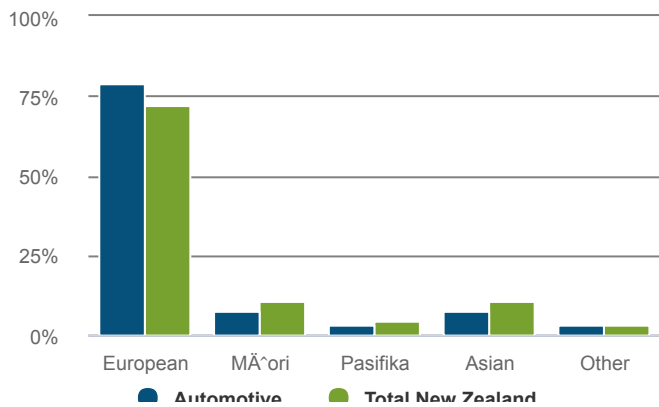

### 11,080 Self-employed

Workers in the Automotive are more likely to be self-employed than workers in New Zealand as a whole.

**18% self-employment rate**  
**Total New Zealand: 17%**

How productive was the sector in 2018?

### \$72,632 GDP/FTE

Total New Zealand: \$107,400

1.1% P.A. change from 2013-2018.  
 Total New Zealand: 0.4%

What was the age profile of workers in 2013?

What was the ethnicity of workers in 2013?

How many workers were female in 2018?

### 15% female

Total New Zealand: 48%

What were the workers highest quals in 2013?

How many hours were spent working in 2013?