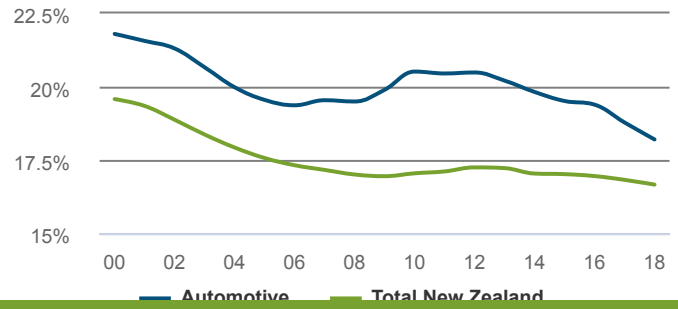

Automotive

NEW ZEALAND

How many people were self-employed in 2018?

11,080 Self-employed

Workers in the Automotive are more likely to be self-employed than workers in New Zealand as a whole.

18% self-employment rate
Total New Zealand: 17%